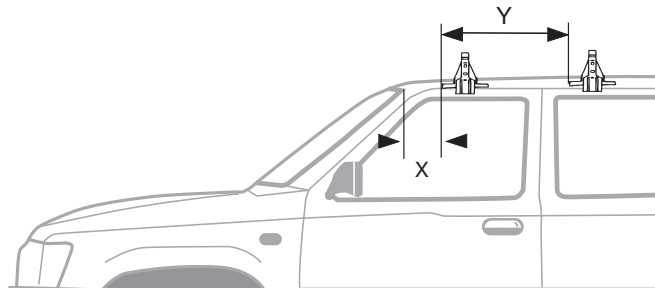

Thule System Kit 111

TOYOTA 4Runner 4-dr, 90–
TOYOTA 4Runner 2-dr, 90–
TOYOTA Hi Lux Double Cab 4-dr, 94– (Brasil)

	Front	Rear
TOYOTA 4Runner 2-dr	-	-
TOYOTA 4Runner 4-dr	970 mm / 38 ¹ / ₄ inch	963 mm / 37 ⁷ / ₈ inch
TOYOTA Hi Lux	960 mm / 37 ³ / ₄ inch	960 mm / 37 ³ / ₄ inch

TOYOTA 4Runner 2-dr, 90–

710 mm
27⁷/₈ inch

TOYOTA 4Runner 4-dr, 90–
TOYOTA Hi Lux Double Cab 4-dr, 94– (BRASIL)

	X	Y
TOYOTA 4Runner 4-dr	210 mm / 8 ³ / ₈ inch	710 mm / 27 ⁷ / ₈ inch
TOYOTA Hi Lux	250 mm / 9 ⁷ / ₈ inch	700 mm / 27 ¹ / ₂ inch