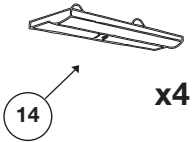

Thule System Kit 111

TOYOTA 4Runner 4-dr, 90–
TOYOTA 4Runner 2-dr, 90–
TOYOTA Hi Lux Double Cab 4-dr, 94– (Brasil)

	Front	Rear
TOYOTA 4Runner 2-dr	-	-
TOYOTA 4Runner 4-dr	970 mm / 38 ¹ / ₄ inch	963 mm / 37 ⁷ / ₈ inch
TOYOTA Hi Lux	960 mm / 37 ³ / ₄ inch	960 mm / 37 ³ / ₄ inch

TOYOTA 4Runner 2-dr, 90–

710 mm
27⁷/₈ inch

TOYOTA 4Runner 4-dr, 90–
TOYOTA Hi Lux Double Cab 4-dr, 94– (BRASIL)

	X	Y
TOYOTA 4Runner 4-dr	210 mm / 8 ³ / ₈ inch	710 mm / 27 ⁷ / ₈ inch
TOYOTA Hi Lux	250 mm / 9 ⁷ / ₈ inch	700 mm / 27 ¹ / ₂ inch