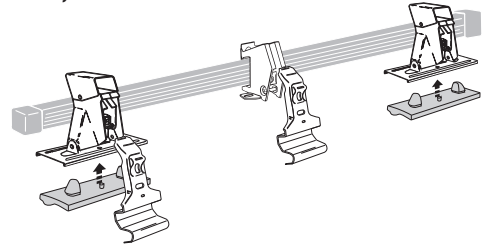

Thule System Kit 111

TOYOTA 4Runner 4-dr, 90–
TOYOTA 4Runner 2-dr, 90–
TOYOTA Hi Lux Double Cab 4-dr, 94– (Brasil)

	Front	Rear
TOYOTA 4Runner 2-dr	-	-
TOYOTA 4Runner 4-dr	970 mm / 38 ¹ / ₄ inch	963 mm / 37 ⁷ / ₈ inch
TOYOTA Hi Lux	960 mm / 37 ³ / ₄ inch	960 mm / 37 ³ / ₄ inch

TOYOTA 4Runner 2-dr, 90–

710 mm
27⁷/₈ inch

TOYOTA 4Runner 4-dr, 90–
TOYOTA Hi Lux Double Cab 4-dr, 94– (BRASIL)

	X	Y
TOYOTA 4Runner 4-dr	210 mm / 8 ³ / ₈ inch	710 mm / 27 ⁷ / ₈ inch
TOYOTA Hi Lux	250 mm / 9 ⁷ / ₈ inch	700 mm / 27 ¹ / ₂ inch