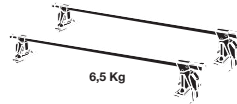

Thule System Kit 111

TOYOTA 4Runner 4-dr, 90–
TOYOTA 4Runner 2-dr, 90–
TOYOTA Hi Lux Double Cab 4-dr, 94– (Brasil)

	Front	Rear
TOYOTA 4Runner 2-dr	-	-
TOYOTA 4Runner 4-dr	970 mm / 38 ¹ / ₄ inch	963 mm / 37 ⁷ / ₈ inch
TOYOTA Hi Lux	960 mm / 37 ³ / ₄ inch	960 mm / 37 ³ / ₄ inch

TOYOTA 4Runner 2-dr, 90–

710 mm
27⁷/₈ inch

TOYOTA 4Runner 4-dr, 90–
TOYOTA Hi Lux Double Cab 4-dr, 94– (BRASIL)

	X	Y
TOYOTA 4Runner 4-dr	210 mm / 8 ³ / ₈ inch	710 mm / 27 ⁷ / ₈ inch
TOYOTA Hi Lux	250 mm / 9 ⁷ / ₈ inch	700 mm / 27 ¹ / ₂ inch