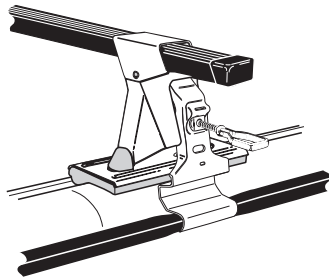

Thule System Kit 111

TOYOTA 4Runner 4-dr, 90–
TOYOTA 4Runner 2-dr, 90–
TOYOTA Hi Lux Double Cab 4-dr, 94– (Brasil)

	Front	Rear
TOYOTA 4Runner 2-dr	-	-
TOYOTA 4Runner 4-dr	970 mm / 38 ¹ / ₄ inch	963 mm / 37 ⁷ / ₈ inch
TOYOTA Hi Lux	960 mm / 37 ³ / ₄ inch	960 mm / 37 ³ / ₄ inch

TOYOTA 4Runner 2-dr, 90–

710 mm
27⁷/₈ inch

TOYOTA 4Runner 4-dr, 90–
TOYOTA Hi Lux Double Cab 4-dr, 94– (BRASIL)

	X	Y
TOYOTA 4Runner 4-dr	210 mm / 8 ³ / ₈ inch	710 mm / 27 ⁷ / ₈ inch
TOYOTA Hi Lux	250 mm / 9 ⁷ / ₈ inch	700 mm / 27 ¹ / ₂ inch