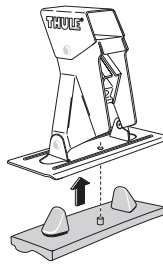

Thule System Kit 111

TOYOTA 4Runner 4-dr, 90–
TOYOTA 4Runner 2-dr, 90–
TOYOTA Hi Lux Double Cab 4-dr, 94– (Brasil)

	Front	Rear
TOYOTA 4Runner 2-dr	-	-
TOYOTA 4Runner 4-dr	970 mm / 38 ¹ / ₄ inch	963 mm / 37 ⁷ / ₈ inch
TOYOTA Hi Lux	960 mm / 37 ³ / ₄ inch	960 mm / 37 ³ / ₄ inch

TOYOTA 4Runner 2-dr, 90–

710 mm
27⁷/₈ inch

TOYOTA 4Runner 4-dr, 90–
TOYOTA Hi Lux Double Cab 4-dr, 94– (BRASIL)

	X	Y
TOYOTA 4Runner 4-dr	210 mm / 8 ³ / ₈ inch	710 mm / 27 ⁷ / ₈ inch
TOYOTA Hi Lux	250 mm / 9 ⁷ / ₈ inch	700 mm / 27 ¹ / ₂ inch