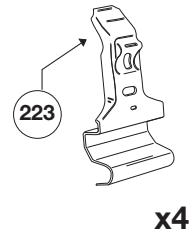

Thule System Kit 111

TOYOTA 4Runner 4-dr, 90–
TOYOTA 4Runner 2-dr, 90–
TOYOTA Hi Lux Double Cab 4-dr, 94– (Brasil)

	Front	Rear
TOYOTA 4Runner 2-dr	-	-
TOYOTA 4Runner 4-dr	970 mm / 38 ¹ / ₄ inch	963 mm / 37 ⁷ / ₈ inch
TOYOTA Hi Lux	960 mm / 37 ³ / ₄ inch	960 mm / 37 ³ / ₄ inch

TOYOTA 4Runner 2-dr, 90–

710 mm
27⁷/₈ inch

TOYOTA 4Runner 4-dr, 90–
TOYOTA Hi Lux Double Cab 4-dr, 94– (BRASIL)

	X	Y
TOYOTA 4Runner 4-dr	210 mm / 8 ³ / ₈ inch	710 mm / 27 ⁷ / ₈ inch
TOYOTA Hi Lux	250 mm / 9 ⁷ / ₈ inch	700 mm / 27 ¹ / ₂ inch