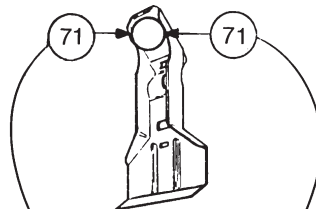

Thule System Kit 113

NISSAN Skyline, 3-dr
TOYOTA Celica 2-dr, 90-

GB ATTENTION!

008•4DF/501-0113-02

Thule System Kit 114

NISSAN Stanza 4-dr, 90-

Front

Rear

989 mm / 38 ⁵/₁₆ inch

955 mm / 37 ⁵/₈ inch

949•4EF/501-0114