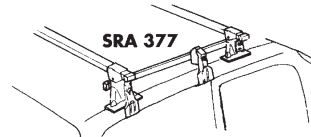

Thule System Kit 113

NISSAN Skyline, 3-dr
TOYOTA Celica 2-dr, 90-

GB ATTENTION!

008•4DF/501-0113-02

Thule System Kit 114

NISSAN Stanza 4-dr, 90-

Front

Rear

989 mm / 38 ⁵/₁₆ inch

955 mm / 37 ⁵/₈ inch

949•4EF/501-0114