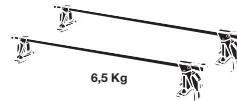

Thule System Kit 114

NISSAN Stanza 4-dr, 90-

Front

Rear

989 mm / 38 ⁵/₁₆ inch

955 mm / 37 ⁵/₈ inch