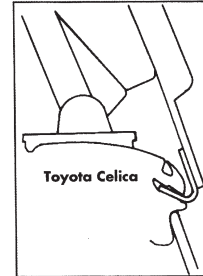

Toyota Celica