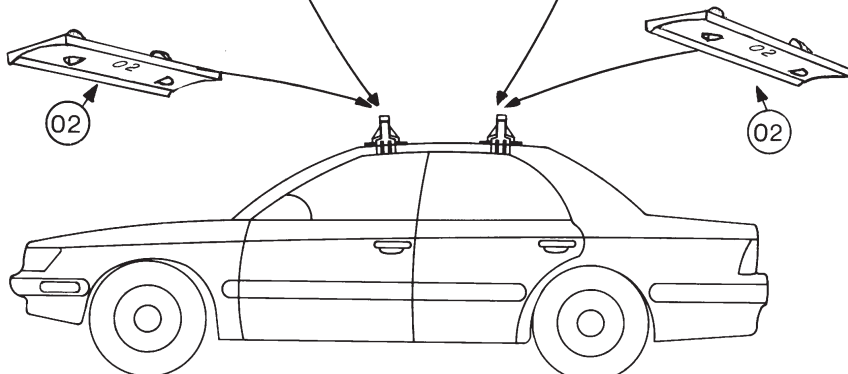

Front

Rear

989 mm / 38 ⁵/₁₆ inch

955 mm / 37 ⁵/₈ inch