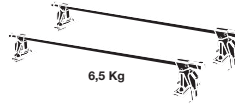

Thule System Kit 113

NISSAN Skyline, 3-dr
TOYOTA Celica 2-dr, 90-

Nissan Skyline