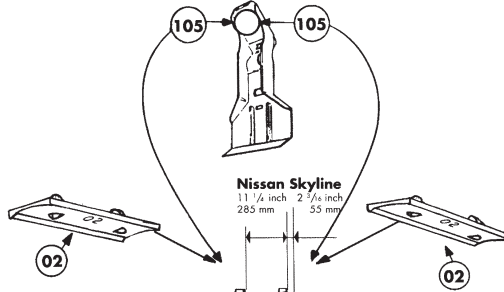

Toyota Celica