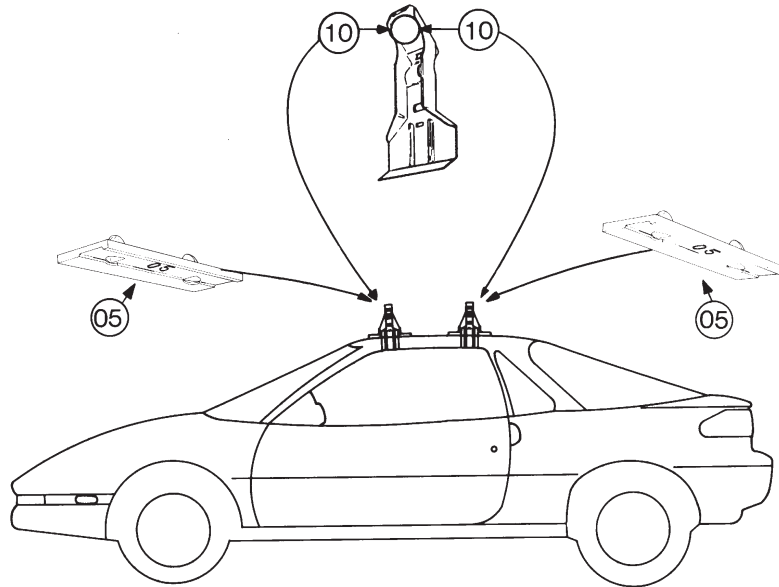

Thule System Kit 115

GEO Storm

949•4EF/501-0115

Thule System Kit 116

| | | Front | Rear | |
|---|--------------------------------------|---|--------------------|---|
|  | OPEL Vectra 4-dr, 88-95 |  920 mm/36 1/4 inch | 892 mm/35 1/8 inch |  |
| | OPEL Vectra 5-dr, 88-95 |  920 mm/36 1/4 inch | 900 mm/35 3/8 inch |  |
| | OPEL Vectra 4-5-dr, 96- |  925 mm/36 3/8 inch | 908 mm/35 3/4 inch |  |
| | SAAB 900 5-dr, 93- |  890 mm/35 inch | 858 mm/33 3/4 inch |  |
| | SAAB 9000 5-dr, 85-93 |  946 mm/37 1/4 inch | 945 mm/37 1/4 inch |  |
| | SAAB 9000 4-dr, 88-97 |  955 mm/37 5/8 inch | 945 mm/37 1/4 inch |  |
| | SAAB 9000 5-dr, 91- |  948 mm/37 3/8 inch | 945 mm/37 1/4 inch |  |
| | SAAB 9-5, 98- |  1005 mm/39 5/8 inch | 978 mm/38 7/8 inch |  |
| | SAAB 9-3, 98- |  890 mm/35 inch | 858 mm/33 3/4 inch |  |
| | VAUXHALL Cavalier 4-dr, 88-95 |  920 mm/36 1/4 inch | 892 mm/35 1/8 inch |  |
| | VAUXHALL Cavalier 5-dr, 88-95 |  920 mm/36 1/8 inch | 900 mm/35 3/8 inch |  |
| | VAUXHALL Vectra 4-5-dr, 96- |  925 mm/36 3/8 inch | 908 mm/35 3/8 inch |  |