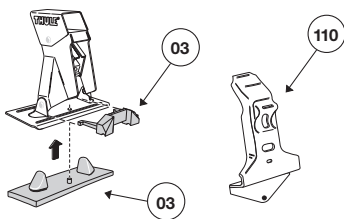

Thule System Kit 115

GEO Storm

949•4EF/501-0115

Thule System Kit 116

| | | Front | Rear | |
|---|--------------------------------------|---|--------------------|---|
|  | OPEL Vectra 4-dr, 88-95 |  920 mm/36 1/4 inch | 892 mm/35 1/8 inch |  |
| | OPEL Vectra 5-dr, 88-95 |  920 mm/36 1/4 inch | 900 mm/35 3/8 inch |  |
| | OPEL Vectra 4-5-dr, 96- |  925 mm/36 3/8 inch | 908 mm/35 3/4 inch |  |
| | SAAB 900 5-dr, 93- |  890 mm/35 inch | 858 mm/33 3/4 inch |  |
| | SAAB 9000 5-dr, 85-93 |  946 mm/37 1/4 inch | 945 mm/37 1/4 inch |  |
| | SAAB 9000 4-dr, 88-97 |  955 mm/37 5/8 inch | 945 mm/37 1/4 inch |  |
| | SAAB 9000 5-dr, 91- |  948 mm/37 3/8 inch | 945 mm/37 1/4 inch |  |
| | SAAB 9-5, 98- |  1005 mm/39 5/8 inch | 978 mm/38 7/8 inch |  |
| | SAAB 9-3, 98- |  890 mm/35 inch | 858 mm/33 3/4 inch |  |
| | VAUXHALL Cavalier 4-dr, 88-95 |  920 mm/36 1/4 inch | 892 mm/35 1/8 inch |  |
| | VAUXHALL Cavalier 5-dr, 88-95 |  920 mm/36 1/8 inch | 900 mm/35 3/8 inch |  |
| | VAUXHALL Vectra 4-5-dr, 96- |  925 mm/36 3/8 inch | 908 mm/35 3/8 inch |  |