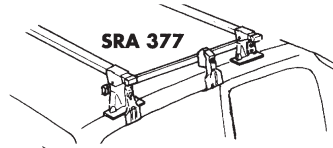

Thule System Kit 121

INFINITI M30

GB ATTENTION!

008•4EF/501-0121

Thule System Kit 122

ISUZU Gemini 4-dr, 90-
ISUZU Stylus, 4-dr

039•4EF/501-0122-02