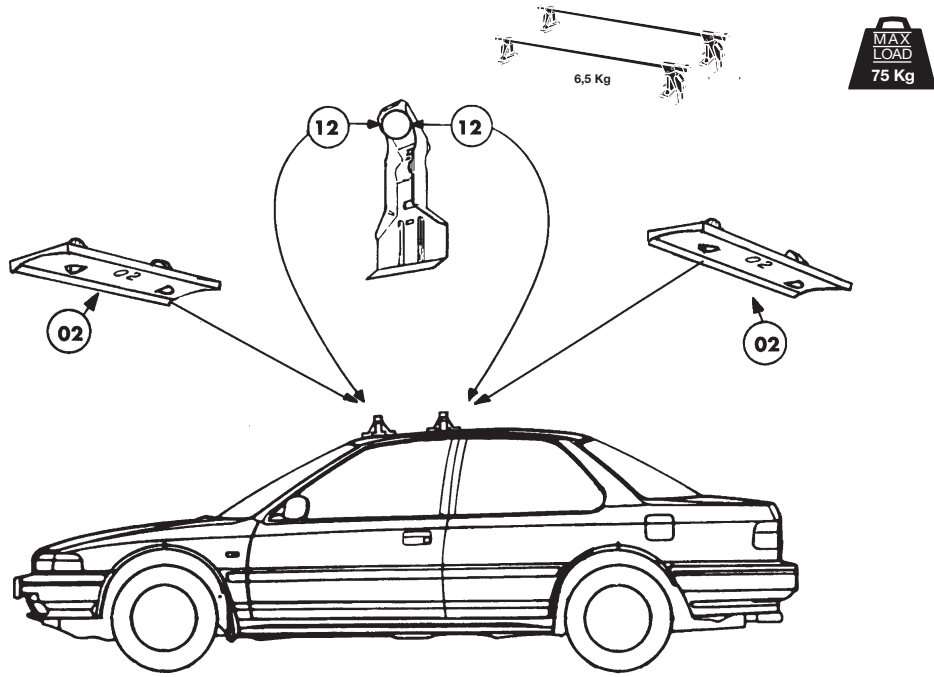

Thule System Kit 121

INFINITI M30