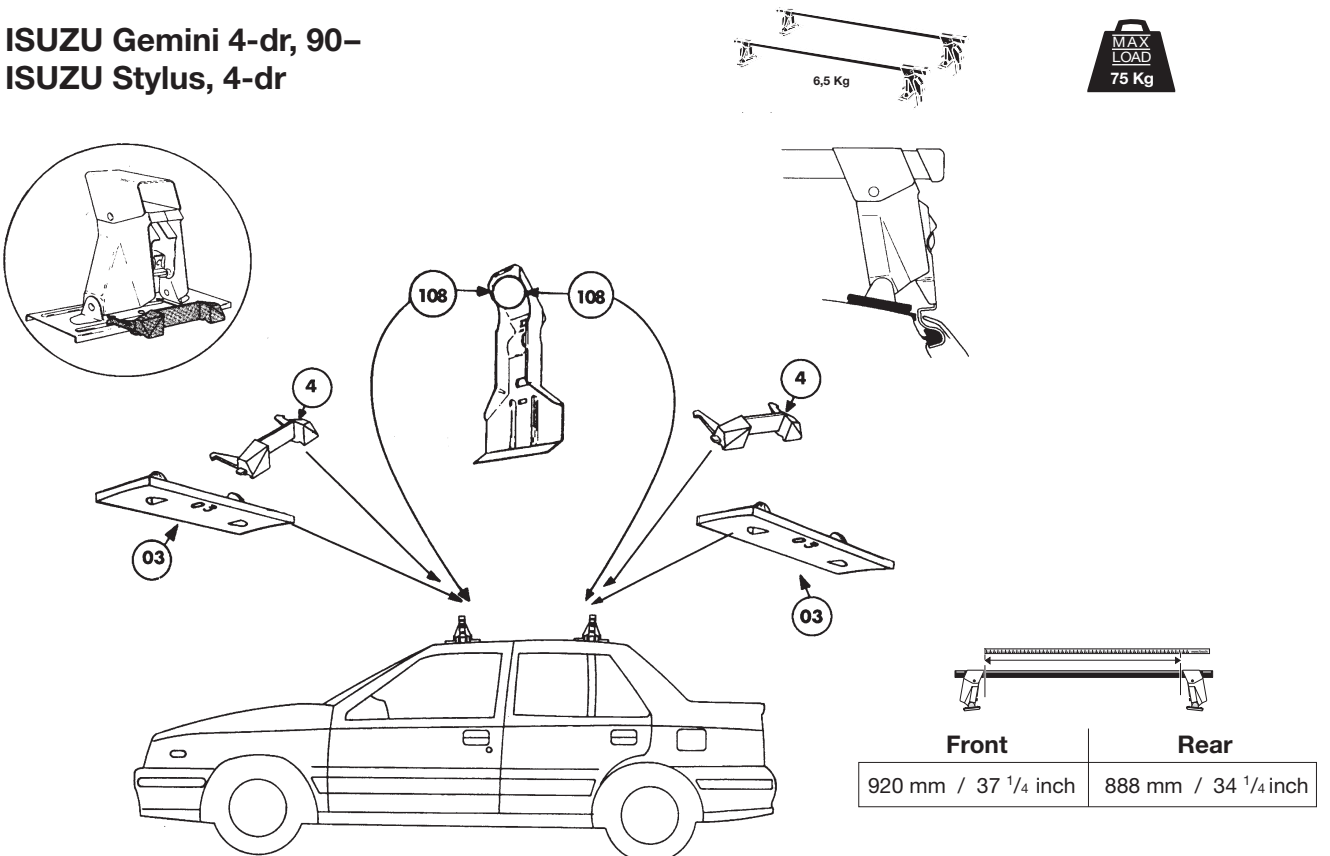

Thule System Kit 122

ISUZU Gemini 4-dr, 90-
ISUZU Stylus, 4-dr