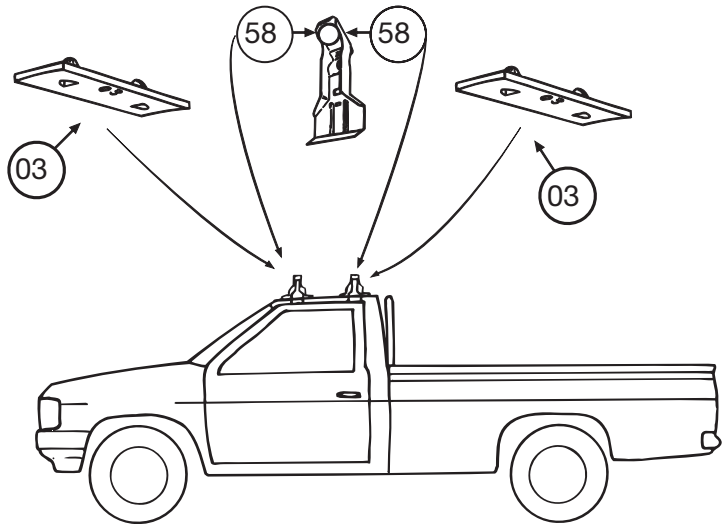

# Thule System Kit 125

**CHEVROLET S-10 Pick-Up**  
**GMC Jimmy 2-dr Pick-Up**

950 mm / 37 1/2 inch

**CHEVROLET S-10 Blazer 4-dr**  
**GMC Jimmy 4-dr Pick-Up**

950 mm / 37 1/2 inch