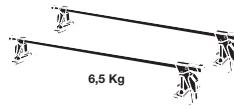

# Thule System Kit 125

**CHEVROLET S-10 Pick-Up**  
**GMC Jimmy 2-dr Pick-Up**

950 mm / 37 1/2 inch

**CHEVROLET S-10 Blazer 4-dr**  
**GMC Jimmy 4-dr Pick-Up**

950 mm / 37 1/2 inch