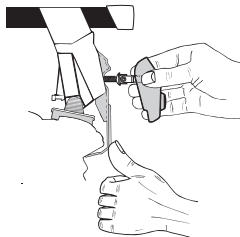

Screw the load carrier into position alternating between the feet, and maintaining constant pressure on the bracket.

During the fitting.