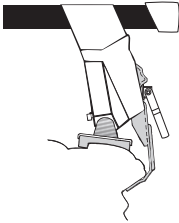

Thule System Kit 126

ACURA Legend 4-dr, 91- (US)
HONDA Legend 4-dr, 91-

Screw the load carrier into position alternating between the feet, and maintaining constant pressure on the bracket.

During the fitting.

After the fitting

Front

Rear

1014 mm / 43 7/8 inch

970 mm / 38 1/4 inch

ACURA Legend Coupé 2-dr, 91- (US)
HONDA Legend Coupé 2-dr, 91-

Screw the load carrier into position alternating between the feet, and maintaining constant pressure on the bracket.

During the fitting.

After the fitting

Front

Rear

970 mm / 38 1/4 inch

965 mm / 38 inch