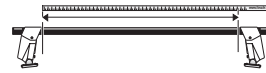

After the fitting

Front

Rear

1014 mm / 43 7/8 inch

970 mm / 38 1/4 inch

ACURA Legend Coupé 2-dr, 91- (US)
HONDA Legend Coupé 2-dr, 91-

Screw the load carrier into position alternating between the feet, and maintaining constant pressure on the bracket.

During the fitting.

After the fitting

Front

Rear

970 mm / 38 1/4 inch

965 mm / 38 inch