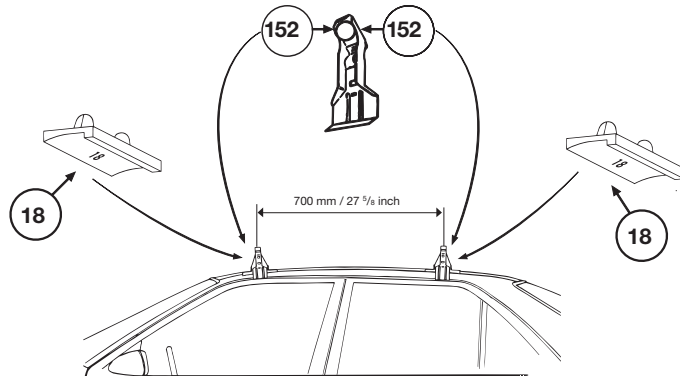

Thule System Kit 126

ACURA Legend 4-dr, 91- (US)
HONDA Legend 4-dr, 91-

Screw the load carrier into position alternating between the feet, and maintaining constant pressure on the bracket.

During the fitting.

After the fitting

Front

Rear

1014 mm / 43 7/8 inch

970 mm / 38 1/4 inch

ACURA Legend Coupé 2-dr, 91- (US)
HONDA Legend Coupé 2-dr, 91-

Screw the load carrier into position alternating between the feet, and maintaining constant pressure on the bracket.

During the fitting.

After the fitting

Front

Rear

970 mm / 38 1/4 inch

965 mm / 38 inch