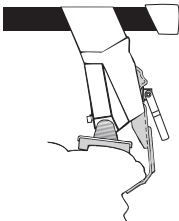

Thule System Kit 126

ACURA Legend 4-dr, 91- (US)
HONDA Legend 4-dr, 91-

Screw the load carrier into position alternating between the feet, and maintaining constant pressure on the bracket.

During the fitting.

After the fitting

Front

Rear

1014 mm / 43 7/8 inch

970 mm / 38 1/4 inch

ACURA Legend Coupé 2-dr, 91- (US)
HONDA Legend Coupé 2-dr, 91-

Screw the load carrier into position alternating between the feet, and maintaining constant pressure on the bracket.

During the fitting.

After the fitting

Front

Rear

970 mm / 38 1/4 inch

965 mm / 38 inch