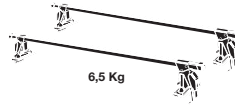

Thule System Kit 126

ACURA Legend 4-dr, 91- (US)
HONDA Legend 4-dr, 91-

Screw the load carrier into position alternating between the feet, and maintaining constant pressure on the bracket.

During the fitting.

After the fitting

Front

Rear

1014 mm / 43 7/8 inch

970 mm / 38 1/4 inch

ACURA Legend Coupé 2-dr, 91- (US)
HONDA Legend Coupé 2-dr, 91-

Screw the load carrier into position alternating between the feet, and maintaining constant pressure on the bracket.

During the fitting.

After the fitting

Front

Rear

970 mm / 38 1/4 inch

965 mm / 38 inch