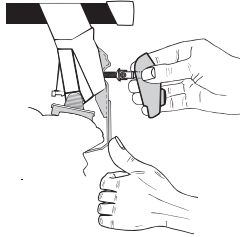

Thule System Kit 126

ACURA Legend 4-dr, 91- (US)
HONDA Legend 4-dr, 91-

Screw the load carrier into position alternating between the feet, and maintaining constant pressure on the bracket.

During the fitting.

After the fitting

Front

Rear

1014 mm / 43 7/8 inch

970 mm / 38 1/4 inch

ACURA Legend Coupé 2-dr, 91- (US)
HONDA Legend Coupé 2-dr, 91-

Screw the load carrier into position alternating between the feet, and maintaining constant pressure on the bracket.