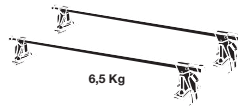

Thule System Kit 126

ACURA Legend 4-dr, 91- (US)
HONDA Legend 4-dr, 91-

Screw the load carrier into position alternating between the feet, and maintaining constant pressure on the bracket.

During the fitting.

After the fitting

Front

Rear

1014 mm / 43 7/8 inch

970 mm / 38 1/4 inch

ACURA Legend Coupé 2-dr, 91- (US)
HONDA Legend Coupé 2-dr, 91-

Screw the load carrier into position alternating between the feet, and maintaining constant pressure on the bracket.

During the fitting.

After the fitting

Front

Rear

970 mm / 38 1/4 inch

965 mm / 38 inch