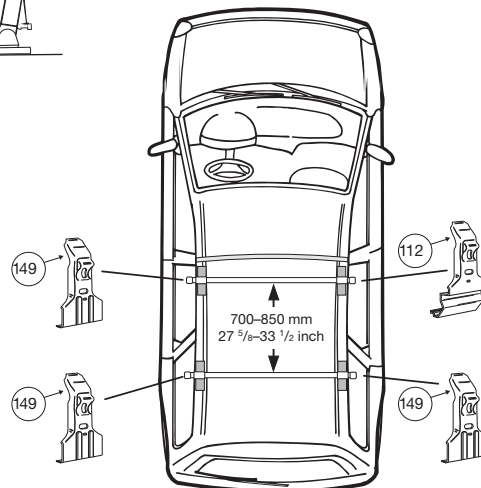

Front	Rear
1210 mm / 47 ⁵/₈ inch	1195 mm / 47 ¹/₈ inch

512•4EF/501-0141-02