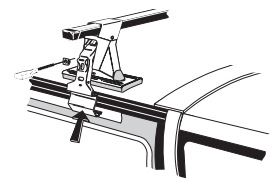

Thule System Kit 141

CHEVROLET Lumina Van
OLDSMOBILE Silhouette Van
PONTIAC Trans Sport

Front	Rear
1210 mm / 47 ⁵/₈ inch	1195 mm / 47 ¹/₈ inch

512•4EF/501-0141-02