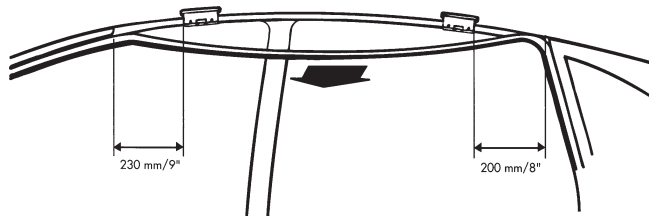

125•4DF/501-0140-02

Thule System Kit 141

CHEVROLET Lumina Van
OLDSMOBILE Silhouette Van
PONTIAC Trans Sport