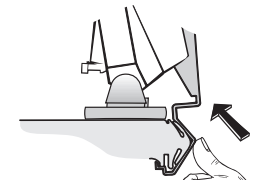

Thule System Kit 141

CHEVROLET Lumina Van
OLDSMOBILE Silhouette Van
PONTIAC Trans Sport

Front	Rear
1210 mm / 47 ⁵/₈ inch	1195 mm / 47 ¹/₈ inch

512•4EF/501-0141-02