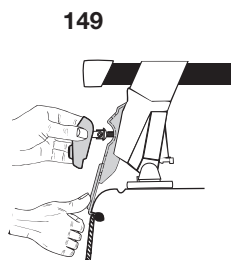

Thule System Kit 141

CHEVROLET Lumina Van
OLDSMOBILE Silhouette Van
PONTIAC Trans Sport

Front	Rear
1210 mm / 47 ⁵/₈ inch	1195 mm / 47 ¹/₈ inch

512•4EF/501-0141-02