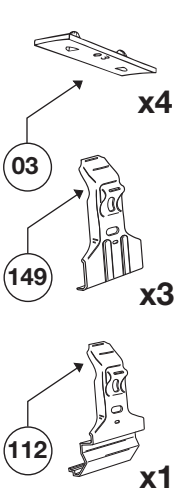

Front	Rear
1210 mm / 47 ⁵/₈ inch	1195 mm / 47 ¹/₈ inch

512•4EF/501-0141-02