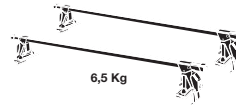

Thule System Kit 140

CHEVROLET Caprice 4-dr sedan, 91-

GB
Gently pull the door frame's rubber gasket away from the vehicle. Install the attachment clips onto the vehicle by pushing them onto the welded gutter. See the figure for correct positioning.