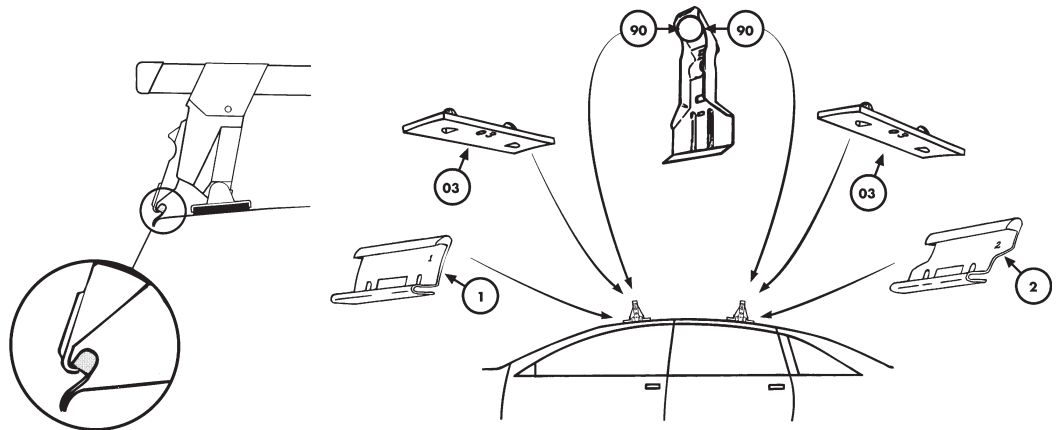

Thule System Kit 140

CHEVROLET Caprice 4-dr sedan, 91-

GB
Gently pull the door frame's rubber gasket away from the vehicle. Install the attachment clips onto the vehicle by pushing them onto the welded gutter. See the figure for correct positioning.

Front	Rear
1075 mm / 42 ³/₈ inch	1040 mm / 41 inch