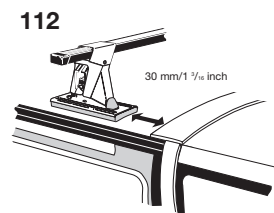

Thule System Kit 141

CHEVROLET Lumina Van
OLDSMOBILE Silhouette Van
PONTIAC Trans Sport

Front	Rear
1210 mm / 47 ⁵/₈ inch	1195 mm / 47 ¹/₈ inch

512•4EF/501-0141-02