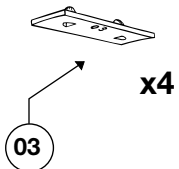

Front Rear

OLDSMOBILE 98 Regency, 4-dr	1080 mm / 42 1/2 inch	1060 mm/41 3/4 inch
OLDSMOBILE 88 Royale	1080 mm / 42 1/2 inch	1095 mm/43 inch
BUICK Park Ave, 4-dr	1080 mm / 42 1/2 inch	1060 mm/41 3/4 inch
DAIHATSU Cuore 5-dr, 95-	860 mm / 33 7/8 inch	873 mm/34 3/8 inch
PONTIAC Bonneville 4-dr, 94-	1102 mm / 43 3/8 inch	1088 mm/42 7/8 inch
PERODUA Nippa 5-dr HB, 95-98	860 mm / 33 7/8 inch	873 mm/34 3/8 inch