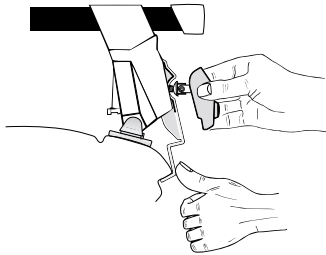

Thule System Kit 151

**DAIHATSU Cuore 3-dr, 95-
PERODUA Nippa 3-dr Hatchback, 95-98**