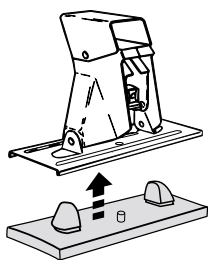

Front Rear

OLDSMOBILE 98 Regency, 4-dr	1080 mm / 42 1/2 inch	1060 mm/41 3/4 inch
OLDSMOBILE 88 Royale	1080 mm / 42 1/2 inch	1095 mm/43 inch
BUICK Park Ave, 4-dr	1080 mm / 42 1/2 inch	1060 mm/41 3/4 inch
DAIHATSU Cuore 5-dr, 95-	860 mm / 33 7/8 inch	873 mm/34 3/8 inch
PONTIAC Bonneville 4-dr, 94-	1102 mm / 43 3/8 inch	1088 mm/42 7/8 inch
PERODUA Nippa 5-dr HB, 95-98	860 mm / 33 7/8 inch	873 mm/34 3/8 inch