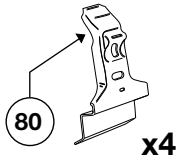

Thule System Kit 151

**DAIHATSU Cuore 3-dr, 95-
PERODUA Nippa 3-dr Hatchback, 95-98**