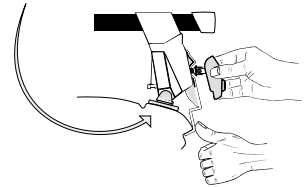

Front Rear

OLDSMOBILE 98 Regency, 4-dr	1080 mm / 42 1/2 inch	1060 mm/41 3/4 inch
OLDSMOBILE 88 Royale	1080 mm / 42 1/2 inch	1095 mm/43 inch
BUICK Park Ave, 4-dr	1080 mm / 42 1/2 inch	1060 mm/41 3/4 inch
DAIHATSU Cuore 5-dr, 95-	860 mm / 33 7/8 inch	873 mm/34 3/8 inch
PONTIAC Bonneville 4-dr, 94-	1102 mm / 43 3/8 inch	1088 mm/42 7/8 inch
PERODUA Nippa 5-dr HB, 95-98	860 mm / 33 7/8 inch	873 mm/34 3/8 inch