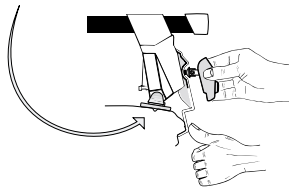

Front Rear

OLDSMOBILE 98 Regency, 4-dr	1080 mm / 42 1/2 inch	1060 mm/41 3/4 inch
OLDSMOBILE 88 Royale	1080 mm / 42 1/2 inch	1095 mm/43 inch
BUICK Park Ave, 4-dr	1080 mm / 42 1/2 inch	1060 mm/41 3/4 inch
DAIHATSU Cuore 5-dr, 95-	860 mm / 33 7/8 inch	873 mm/34 3/8 inch
PONTIAC Bonneville 4-dr, 94-	1102 mm / 43 3/8 inch	1088 mm/42 7/8 inch
PERODUA Nippa 5-dr HB, 95-98	860 mm / 33 7/8 inch	873 mm/34 3/8 inch