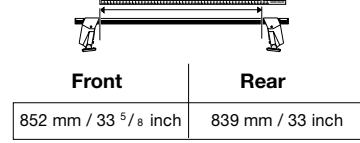

Thule System Kit 151

**DAIHATSU Cuore 3-dr, 95-
PERODUA Nippa 3-dr Hatchback, 95-98**