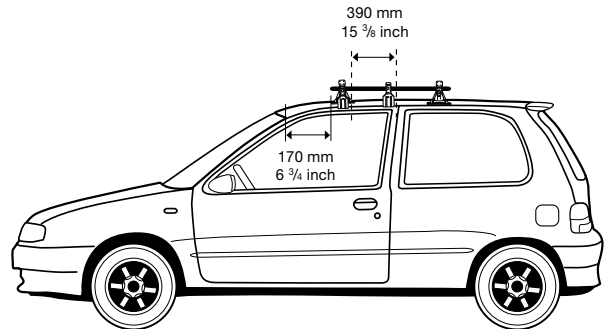

Thule System Kit 151

**DAIHATSU Cuore 3-dr, 95-
PERODUA Nippa 3-dr Hatchback, 95-98**