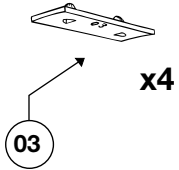

Thule System Kit 151

**DAIHATSU Cuore 3-dr, 95-
PERODUA Nippa 3-dr Hatchback, 95-98**