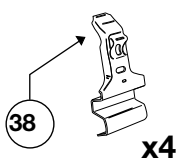

Front Rear

OLDSMOBILE 98 Regency, 4-dr	1080 mm / 42 1/2 inch	1060 mm/41 3/4 inch
OLDSMOBILE 88 Royale	1080 mm / 42 1/2 inch	1095 mm/43 inch
BUICK Park Ave, 4-dr	1080 mm / 42 1/2 inch	1060 mm/41 3/4 inch
DAIHATSU Cuore 5-dr, 95-	860 mm / 33 7/8 inch	873 mm/34 3/8 inch
PONTIAC Bonneville 4-dr, 94-	1102 mm / 43 3/8 inch	1088 mm/42 7/8 inch
PERODUA Nippa 5-dr HB, 95-98	860 mm / 33 7/8 inch	873 mm/34 3/8 inch