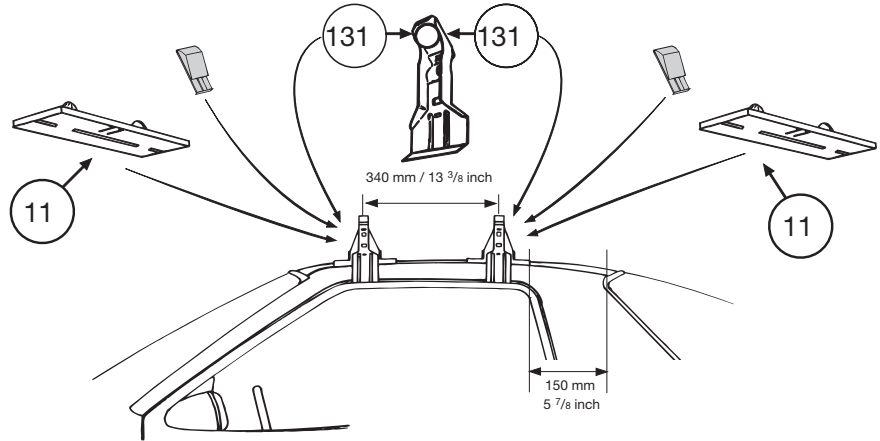

## MAZDA Galaxy / MX3

Front

Rear

895 mm / 35 1/4 inch

867 mm / 34 1/8 inch

6,5 Kg

**IMPORTANT!** As the distance between the load bars is short, ski boxes and surfboards should not be fitted.

318•4EF/501-0156-02