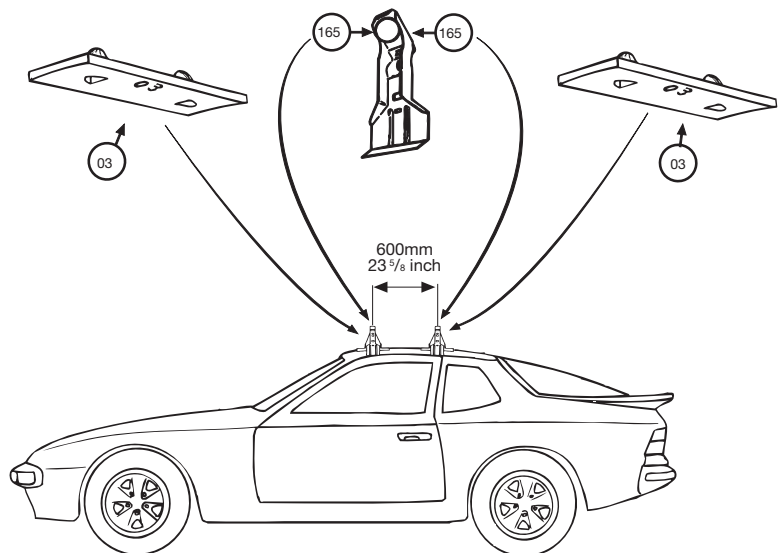

 CHRYSLER Vista, 92- DODGE Colt Vista Wagon, 92- EAGLE Summit Wagon, 92- MITSUBISHI Chariot, 92- Expo, 92- Space Wagon, 92- PLYMOUTH Colt Vista Wagon, 92-	285 mm 11 1/4 inch	1040 mm / 41 inch	1016 mm / 40 inch
	310 mm 12 1/8 inch	1014 mm / 40 inch	970 mm / 38 1/4 inch
MITSUBISHI Expo LRV, 92- Space Runner, 92-			

# Thule System Kit 170

**PORSCHE 968**

Thule recommends transporting of skis only.

 Front	Rear
1000 mm / 39 1/4 inch	990 mm / 39 inch

214•4EF/501-0170