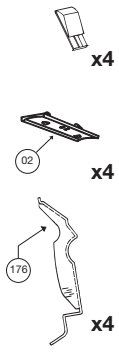

Thule System Kit 173

NISSAN Micra 4/5-dr, 93-

MITSUBISHI Galant 4/5-dr, 93-

NISSAN Micra 3-dr, 93- (SRA 377/477)

NISSAN Micra 3-dr, 93- (With openable side rear window)