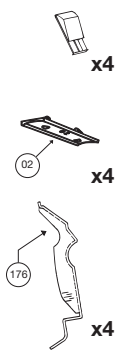

Thule System Kit 173

NISSAN Micra 4/5-dr, 93-

MITSUBISHI Galant 4/5-dr, 93-

NISSAN Micra 3-dr, 93- (SRA 377/477)

NISSAN Micra 3-dr, 93- (With openable side rear window)