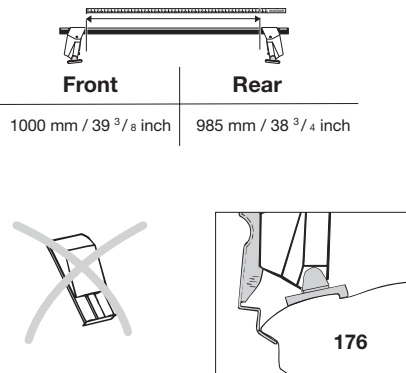

Thule System Kit 173

NISSAN Micra 4/5-dr, 93-

MITSUBISHI Galant 4/5-dr, 93-

NISSAN Micra 3-dr, 93- (SRA 377/477)

NISSAN Micra 3-dr, 93- (With openable side rear window)