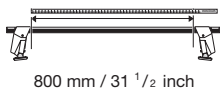

Thule System Kit 174

BMW 300 Cupé

Front	Rear
958 mm / 37 2/3 inch	928 mm / 36 1/2 inch

214•4EF/501-0174

Thule System Kit 175

HONDA Civic CRX

Thule recommends transporting of skis only.

214•4EF/501-0175