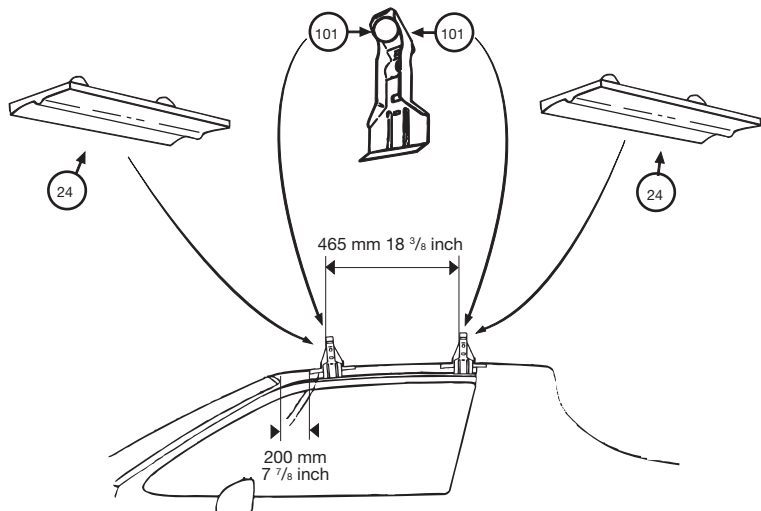

Thule System Kit 174

BMW 300 Cupé

Front	Rear
958 mm / 37 2/3 inch	928 mm / 36 1/2 inch

214•4EF/501-0174

Thule System Kit 175

HONDA Civic CRX

Thule recommends transporting of skis only.

214•4EF/501-0175