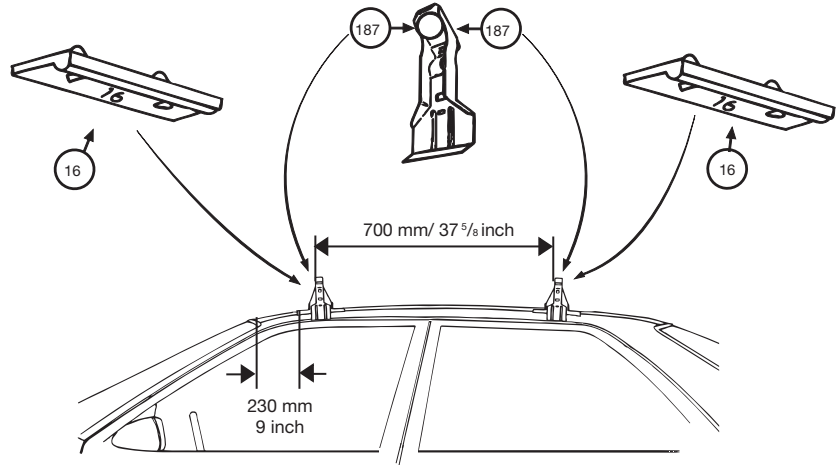

Thule System Kit 174

BMW 300 Cupé

Front	Rear
958 mm / 37 2/3 inch	928 mm / 36 1/2 inch

214•4EF/501-0174

Thule System Kit 175

HONDA Civic CRX

Thule recommends transporting of skis only.

214•4EF/501-0175