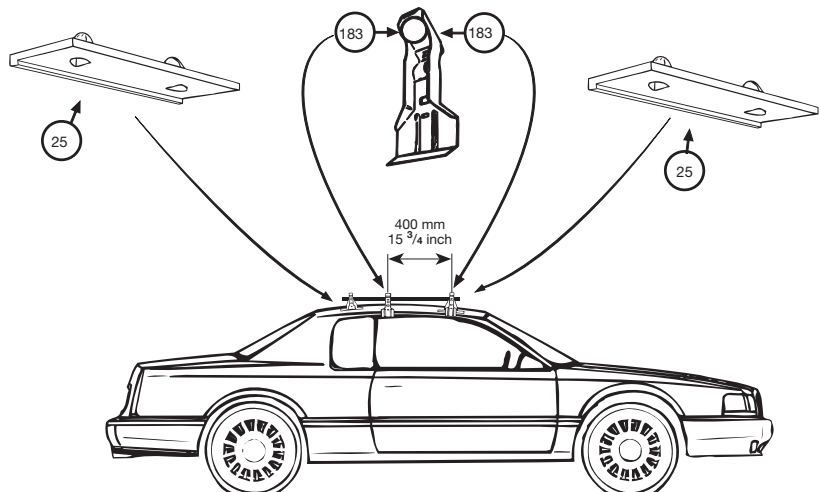

Thule System Kit 181

MAZDA Xedos 6, 92-

Front	Rear
903 mm / 35 ¹ / ₂ inch	885 mm / 34 ³ / ₄ inch

223•4EF/501-0181

Thule System Kit 182

CADILLAC Eldorado, 92-

Front	Rear
1015 mm / 40 inch	1000 mm / 39 ¹ / ₂ inch