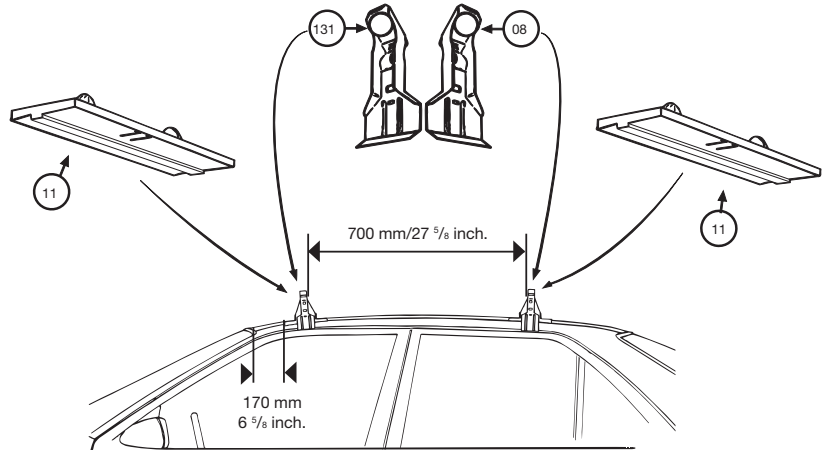

Thule System Kit 181

MAZDA Xedos 6, 92-

Front	Rear
903 mm / 35 ¹ / ₂ inch	885 mm / 34 ³ / ₄ inch

223•4EF/501-0181

Thule System Kit 182

CADILLAC Eldorado, 92-

Front	Rear
1015 mm / 40 inch	1000 mm / 39 ¹ / ₂ inch

233•4DF/501-0182