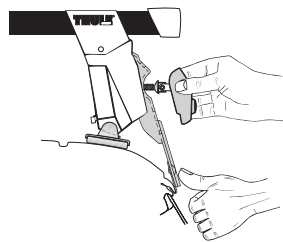

Thule System Kit 184

ACURA Vigor 4-dr, 92- OLDSMOBILE Aurora 4-dr, 95-

x4

x4

Front

Rear

ACURA Vigor 4-dr, 92-	915 mm / 36 ¹/₈ inch	900 mm / 35 ¹/₂ inch
OLDSMOBILE Aurora 4-dr, 95-	955 mm / 37 ⁵/₈ inch	955 mm / 37 ⁵/₈ inch

	A	B
ACURA Vigor 4-dr, 92-	230 mm 9 ¹/₈ inch	700 mm 27 ⁵/₈ inch
OLDSMOBILE Aurora 4-dr, 95-	330 mm 13 inch	600 mm 23 ³/₈ inch

BUICK Rivera 2-dr, 95-

x4

x4

Front

Rear

1021 mm / 40 ¹/₄ inch	1004 mm / 39 ¹/₂ inch