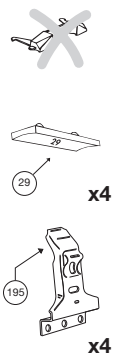

## TOYOTA Corolla Combi Coupé, 93-

Front | Rear  
915 mm / 36 inch | 895 mm / 35 1/4 inch

## HYUNDAI Elantra 4-dr, 96- HYUNDAI Lantra 4-dr, 96-

Front | Rear  
914 mm / 36 inch | 900 mm / 35 3/8 inch

## TOYOTA Corolla Levin 4-dr, 93-

Front | Rear  
865 mm / 34 inch | 865 mm / 34 inch