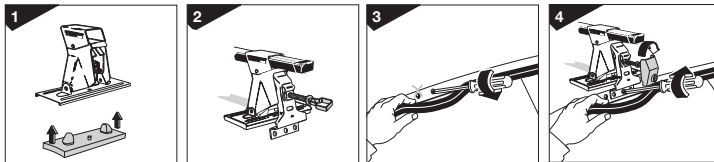

TOYOTA Corolla Levin 4-dr, 93-

Front | Rear
865 mm / 34 inch | 865 mm / 34 inch