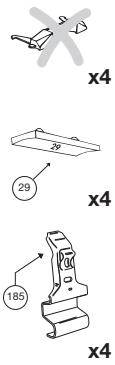

## TOYOTA Corolla Combi Coupé, 93-

Front | Rear  
915 mm / 36 inch | 895 mm / 35 1/4 inch

## HYUNDAI Elantra 4-dr, 96- HYUNDAI Lantra 4-dr, 96-

Front | Rear  
914 mm / 36 inch | 900 mm / 35 3/8 inch

## TOYOTA Corolla Levin 4-dr, 93-

Front | Rear  
865 mm / 34 inch | 865 mm / 34 inch

## TOYOTA Corolla Levin 3-dr, 93-

Front | Rear  
865 mm / 34 inch | 865 mm / 34 inch