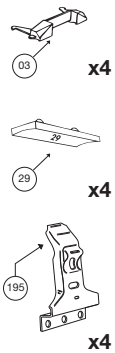

## TOYOTA Corolla Combi Coupé, 93-

Front | Rear  
915 mm / 36 inch | 895 mm / 35 1/4 inch

## HYUNDAI Elantra 4-dr, 96- HYUNDAI Lantra 4-dr, 96-

Front | Rear  
914 mm / 36 inch | 900 mm / 35 3/8 inch

## TOYOTA Corolla Levin 4-dr, 93-

Front | Rear  
865 mm / 34 inch | 865 mm / 34 inch

## TOYOTA Corolla Levin 3-dr, 93-

Front | Rear  
865 mm / 34 inch | 865 mm / 34 inch