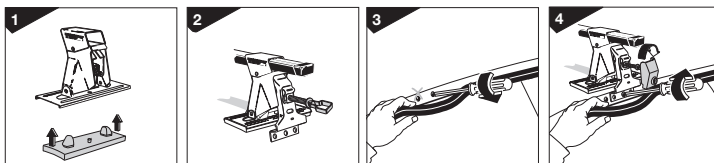

TOYOTA Corolla Levin 3-dr, 93-

Front | Rear
865 mm / 34 inch | 865 mm / 34 inch