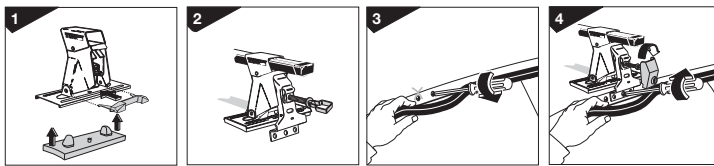

## HYUNDAI Elantra 4-dr, 96- HYUNDAI Lantra 4-dr, 96-

Front | Rear  
914 mm / 36 inch | 900 mm / 35 3/8 inch