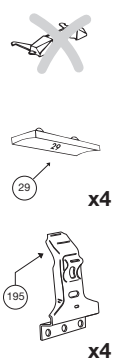

## TOYOTA Corolla Combi Coupé, 93-

Front | Rear  
915 mm / 36 inch | 895 mm / 35 1/4 inch

## HYUNDAI Elantra 4-dr, 96- HYUNDAI Lantra 4-dr, 96-

Front | Rear  
914 mm / 36 inch | 900 mm / 35 3/8 inch

## TOYOTA Corolla Levin 4-dr, 93-

Front | Rear  
865 mm / 34 inch | 865 mm / 34 inch

## TOYOTA Corolla Levin 3-dr, 93-

Front | Rear  
865 mm / 34 inch | 865 mm / 34 inch