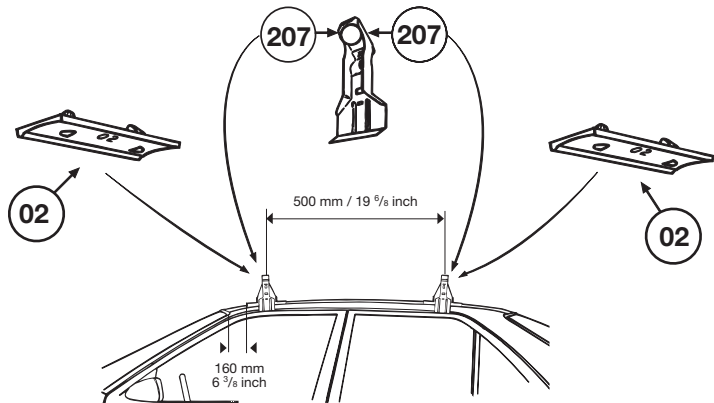

## MAZDA 929, 93-

Front

Rear

967 mm / 38 inch

950 mm / 37 1/2 inch

## MAZDA MX6, 93- (US)

Front

Rear

969 mm / 38 1/8 inch

961 mm / 37 7/8 inch

## FORD Probe, 93-

Front

Rear

915 mm / 36 inch

913 mm / 35 7/8 inch