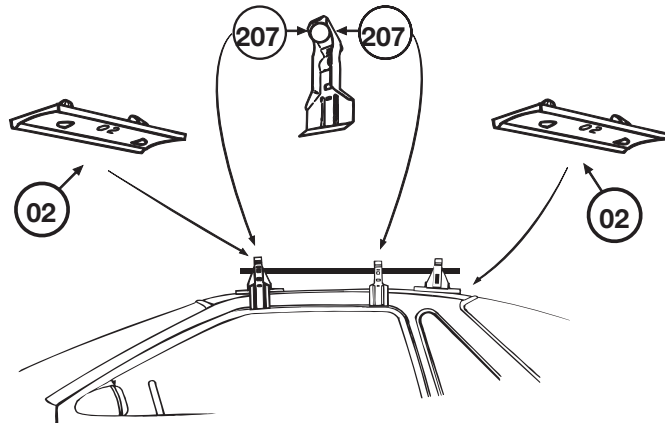

## MAZDA MX6, 93- (US)

Front

Rear

969 mm / 38 1/8 inch

961 mm / 37 7/8 inch

## FORD Probe, 93-

Front

Rear

915 mm / 36 inch

913 mm / 35 7/8 inch