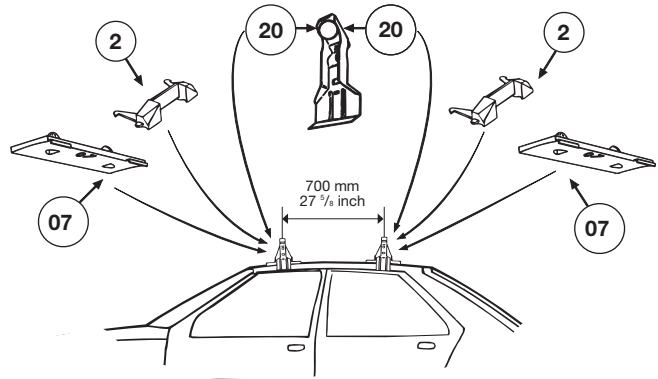

Thule System Kit 020

MITSUBISHI Colt 4-dr, 80– Lancer, 84–
Mirage, 84– / **PLYMOUTH** Colt 4-dr, 80–
DODGE Dynasty, 88– / **CHRYSLER** New
Yorker, 88– / **PROTON** Aeroback 5-dr, 91–
PROTON Saloon 4-dr, 91–

Front

Rear

CHRYSLER New Yorker DODGE Dynasty	1010 mm / 39 3/4 inch	996 mm / 39 1/4 inch
MITSUBISHI Colt MITSUBISHI Mirage PLYMOUTH Colt	903 mm / 35 5/8 inch	933 mm / 36 3/4 inch
MITSUBISHI Lancer	900 mm / 35 1/2 inch	900 mm / 35 1/2 inch
PROTON Aeroback PROTON Saloo	820 mm / 32 1/4 inch	815 mm / 32 inch