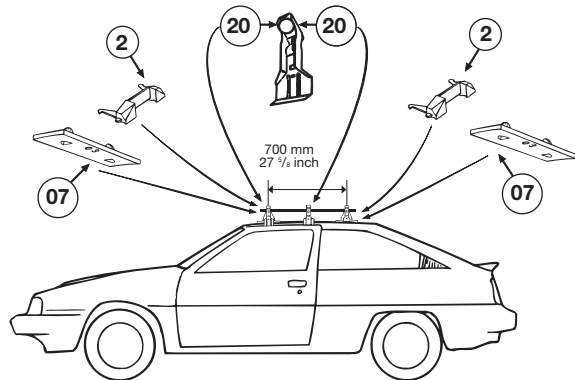

MITSUBISHI Cordia, 83–88

Front

Rear

MITSUBISHI Cordia	830 mm / 32 5/8 inch	870 mm / 34 1/2 inch