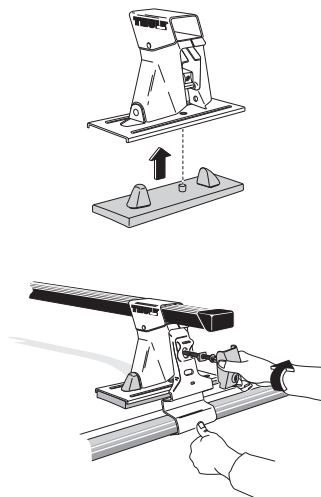

A	B
CADILLAC	210 mm 8 3/4 inch	700 mm 27 1/2 inch
GEO	152 mm 6 inch	700 mm 27 1/2 inch

	Front	Rear
CADILLAC	970 mm / 38 1/4 inch	950 mm / 37 3/8 inch
GEO	903 mm / 35 1/2 inch	885 mm / 34 7/8 inch