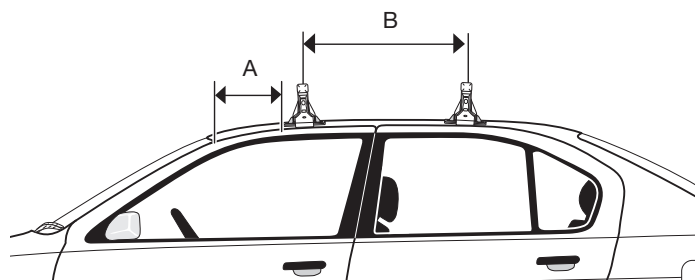

# Thule System Kit 201

**CADILLAC Seville 4-dr, 92–**  
**GEO Prizm 4-dr, 93–**

	A	B
<b>CADILLAC</b>	210 mm 8 3/4 inch	700 mm 27 1/2 inch
<b>GEO</b>	152 mm 6 inch	700 mm 27 1/2 inch

	Front	Rear
<b>CADILLAC</b>	970 mm / 38 1/4 inch	950 mm / 37 3/8 inch
<b>GEO</b>	903 mm / 35 1/2 inch	885 mm / 34 7/8 inch