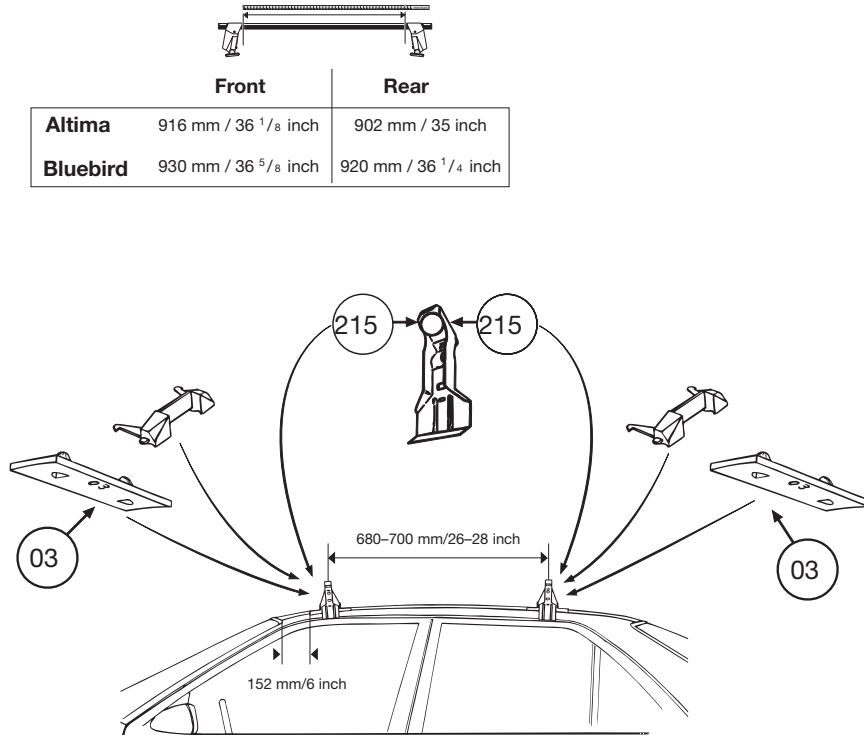

# Thule System Kit 200

**NISSAN Altima, 93–**  
**NISSAN Bluebird, 91–**

	Front	Rear
<b>Altima</b>	916 mm / 36 1/8 inch	902 mm / 35 inch
<b>Bluebird</b>	930 mm / 36 5/8 inch	920 mm / 36 1/4 inch

311•4EF/501-0200

# Thule System Kit 201

**CADILLAC Seville 4-dr, 92–**  
**GEO Prizm 4-dr, 93–**

	A	B
<b>CADILLAC</b>	210 mm 8 3/4 inch	700 mm 27 1/2 inch
<b>GEO</b>	152 mm 6 inch	700 mm 27 1/2 inch

	Front	Rear
<b>CADILLAC</b>	970 mm / 38 1/4 inch	950 mm / 37 3/8 inch
<b>GEO</b>	903 mm / 35 1/2 inch	885 mm / 34 7/8 inch