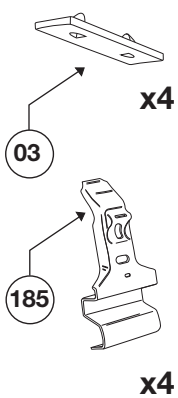

# Thule System Kit 200

**NISSAN Altima, 93–**  
**NISSAN Bluebird, 91–**

	Front	Rear
<b>Altima</b>	916 mm / 36 1/8 inch	902 mm / 35 inch
<b>Bluebird</b>	930 mm / 36 5/8 inch	920 mm / 36 1/4 inch

311•4EF/501-0200

# Thule System Kit 201

**CADILLAC Seville 4-dr, 92–**  
**GEO Prizm 4-dr, 93–**

	A	B
<b>CADILLAC</b>	210 mm 8 3/4 inch	700 mm 27 1/2 inch
<b>GEO</b>	152 mm 6 inch	700 mm 27 1/2 inch

	Front	Rear
<b>CADILLAC</b>	970 mm / 38 1/4 inch	950 mm / 37 3/8 inch
<b>GEO</b>	903 mm / 35 1/2 inch	885 mm / 34 7/8 inch