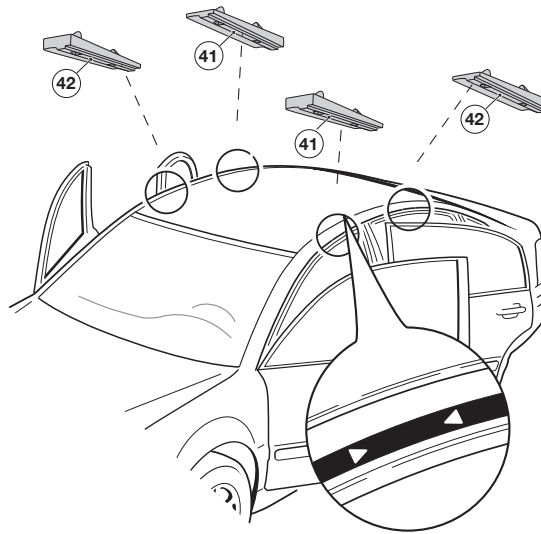

# Thule System Kit 2005

VW Passat 4-dr, 97-

Front	Rear
964 mm / 38 1/4 inch	960 mm / 37 3/4 inch