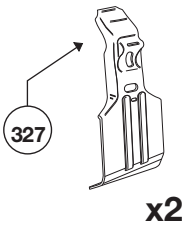

# Thule System Kit 2005

VW Passat 4-dr, 97-

Front	Rear
964 mm / 38 1/4 inch	960 mm / 37 3/4 inch