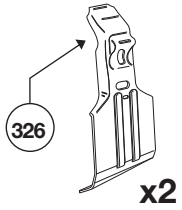

# Thule System Kit 2005

VW Passat 4-dr, 97-

Front	Rear
964 mm / 38 1/4 inch	960 mm / 37 3/4 inch