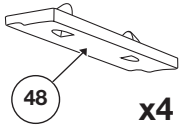

Thule System Kit 2008

RENAULT Megané Scenic, 97-

Front

Rear

1003 mm / 39 1/2 inch

1000 mm / 39 3/8 inch

705•L5DF/501-2008

Thule System Kit 2009

HYUNDAI Tiburon 2-dr, 97-
HYUNDAI Coupé, 97-

Front

Rear

938 mm / 36 7/8 inch

900 mm / 35 3/8 inch

Do not open sunroof when the load carrier is mounted.

650•L5DF6/501-2009