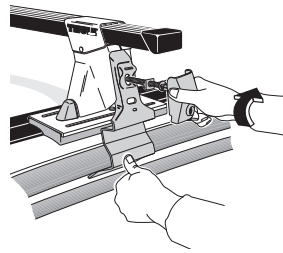

Thule System Kit 2008

RENAULT Megané Scenic, 97-

Front

Rear

1003 mm / 39 1/2 inch

1000 mm / 39 3/8 inch

705•L5DF/501-2008

Thule System Kit 2009

HYUNDAI Tiburon 2-dr, 97-
HYUNDAI Coupé, 97-

Front

Rear

938 mm / 36 7/8 inch

900 mm / 35 3/8 inch

Do not open sunroof when the load carrier is mounted.

650•L5DF6/501-2009