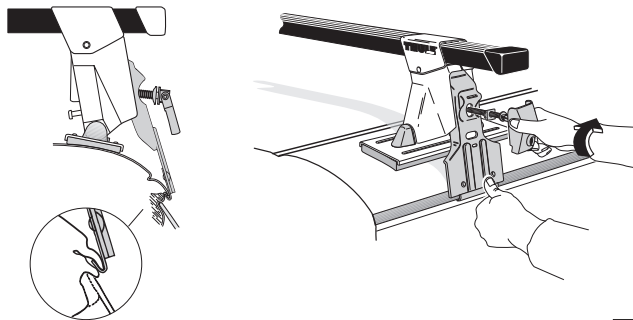

Thule System Kit 2008

RENAULT Megané Scenic, 97-

Front

Rear

1003 mm / 39 1/2 inch

1000 mm / 39 3/8 inch

705•L5DF/501-2008

Thule System Kit 2009

HYUNDAI Tiburon 2-dr, 97-
HYUNDAI Coupé, 97-

Front

Rear

938 mm / 36 7/8 inch

900 mm / 35 3/8 inch

Do not open sunroof when the load carrier is mounted.

650•L5DF6/501-2009