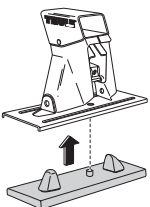

HYUNDAI Tiburon 2-dr, 97-
HYUNDAI Coupé, 97-

Front

Rear

938 mm / 36 7/8 inch

900 mm / 35 3/8 inch

Do not open sunroof when the load carrier is mounted.

650•L5DF6/501-2009