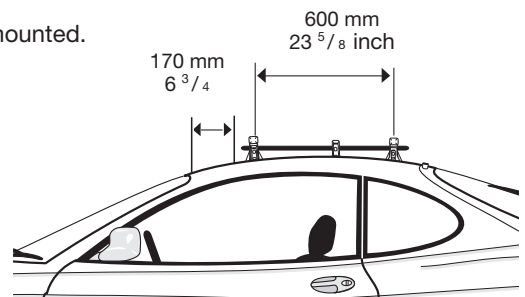

HYUNDAI Tiburon 2-dr, 97-
HYUNDAI Coupé, 97-

Front

Rear

938 mm / 36 7/8 inch

900 mm / 35 3/8 inch

Do not open sunroof when the load carrier is mounted.

650•L5DF6/501-2009