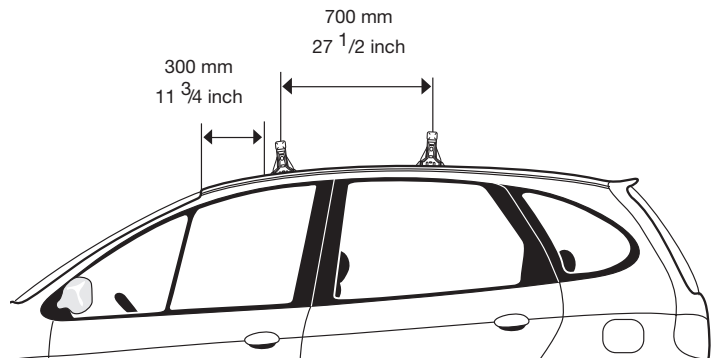

Thule System Kit 2008

RENAULT Megané Scenic, 97-

Front

Rear

1003 mm / 39 1/2 inch

1000 mm / 39 3/8 inch

705•L5DF/501-2008

Thule System Kit 2009

HYUNDAI Tiburon 2-dr, 97-
HYUNDAI Coupé, 97-

Front

Rear

938 mm / 36 7/8 inch

900 mm / 35 3/8 inch

Do not open sunroof when the load carrier is mounted.

650•L5DF6/501-2009