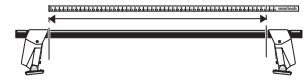

Thule System Kit 2008

RENAULT Megané Scenic, 97-

Front

Rear

1003 mm / 39 1/2 inch

1000 mm / 39 3/8 inch

705•L5DF/501-2008

Thule System Kit 2009

HYUNDAI Tiburon 2-dr, 97-
HYUNDAI Coupé, 97-

Front

Rear

938 mm / 36 7/8 inch

900 mm / 35 3/8 inch

Do not open sunroof when the load carrier is mounted.

650•L5DF6/501-2009