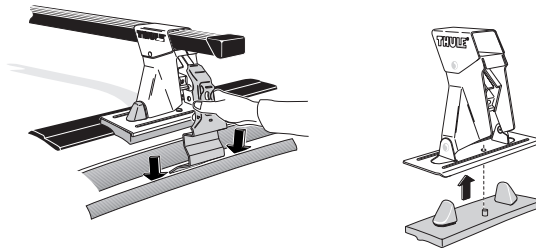

Thule System Kit 2008

RENAULT Megané Scenic, 97-

Front

Rear

1003 mm / 39 1/2 inch

1000 mm / 39 3/8 inch

705•L5DF/501-2008

Thule System Kit 2009

HYUNDAI Tiburon 2-dr, 97-
HYUNDAI Coupé, 97-

Front

Rear

938 mm / 36 7/8 inch

900 mm / 35 3/8 inch

Do not open sunroof when the load carrier is mounted.

650•L5DF6/501-2009