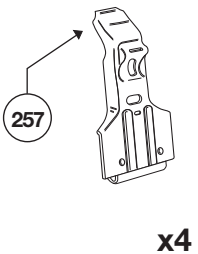

HYUNDAI Tiburon 2-dr, 97-
HYUNDAI Coupé, 97-

Front

Rear

938 mm / 36 7/8 inch

900 mm / 35 3/8 inch

Do not open sunroof when the load carrier is mounted.

650•L5DF6/501-2009