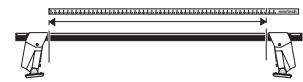

Thule System Kit 2008

RENAULT Megané Scenic, 97-

Front

Rear

1003 mm / 39 1/2 inch

1000 mm / 39 3/8 inch

705•L5DF/501-2008

Thule System Kit 2009

HYUNDAI Tiburon 2-dr, 97-
HYUNDAI Coupé, 97-

Front

Rear

938 mm / 36 7/8 inch

900 mm / 35 3/8 inch

Do not open sunroof when the load carrier is mounted.

650•L5DF6/501-2009