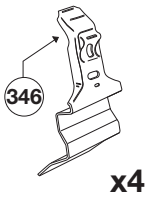

Thule System Kit 2008

RENAULT Megané Scenic, 97-

Front

Rear

1003 mm / 39 1/2 inch

1000 mm / 39 3/8 inch

705•L5DF/501-2008

Thule System Kit 2009

HYUNDAI Tiburon 2-dr, 97-
HYUNDAI Coupé, 97-

Front

Rear

938 mm / 36 7/8 inch

900 mm / 35 3/8 inch

Do not open sunroof when the load carrier is mounted.

650•L5DF6/501-2009