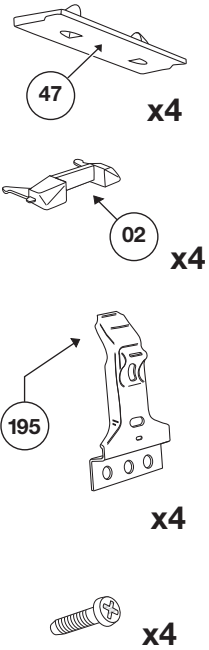

Thule System Kit 2010

TOYOTA Camry 4-dr, 97-98
TOYOTA Camry 4-dr, 98-
(Europe and Asia only)

TOYOTA Camry 4-dr, 97-98

TOYOTA Camry 4-dr, 98-

Front	Rear
979 mm / 38 1/2 inch	963 mm / 37 7/8 inch

748•L5DF/501-2010-03

Thule System Kit 2011

FORD Escort 4-D, 97- (USA only)
MERCURY Tracer 4-D, 97-

706•L5DF6/501-2011