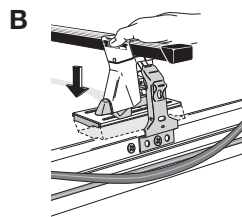

Thule System Kit 2010

TOYOTA Camry 4-dr, 97-98
TOYOTA Camry 4-dr, 98-
(Europe and Asia only)

TOYOTA Camry 4-dr, 97-98

TOYOTA Camry 4-dr, 98-

Front	Rear
979 mm / 38 1/2 inch	963 mm / 37 7/8 inch

748•L5DF/501-2010-03