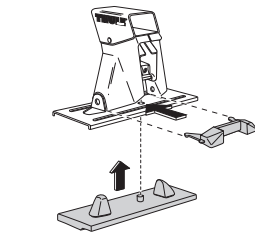

Thule System Kit 2010

TOYOTA Camry 4-dr, 97-98
TOYOTA Camry 4-dr, 98-
(Europe and Asia only)

TOYOTA Camry 4-dr, 97-98

TOYOTA Camry 4-dr, 98-

Front	Rear
979 mm / 38 1/2 inch	963 mm / 37 7/8 inch

748•L5DF/501-2010-03