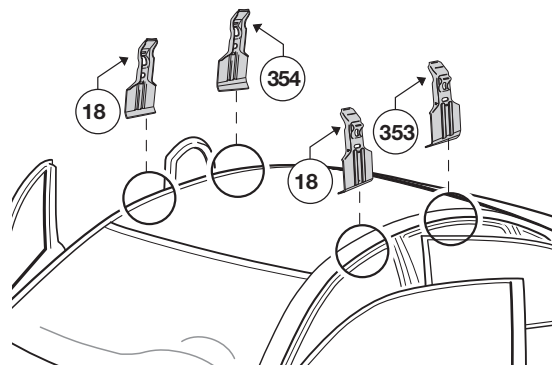

Thule System Kit 2010

TOYOTA Camry 4-dr, 97-98
TOYOTA Camry 4-dr, 98-
(Europe and Asia only)

TOYOTA Camry 4-dr, 97-98

TOYOTA Camry 4-dr, 98-

Front	Rear
979 mm / 38 1/2 inch	963 mm / 37 7/8 inch

748•L5DF/501-2010-03

Thule System Kit 2011

FORD Escort 4-D, 97- (USA only)
MERCURY Tracer 4-D, 97-

706•L5DF6/501-2011