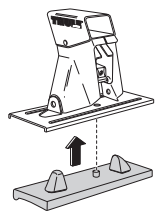

Thule System Kit 2011

FORD Escort 4-D, 97- (USA only)
MERCURY Tracer 4-D, 97-