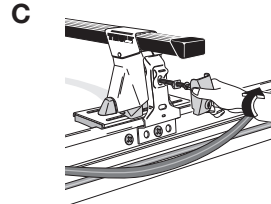

Thule System Kit 2010

TOYOTA Camry 4-dr, 97-98
TOYOTA Camry 4-dr, 98-
(Europe and Asia only)

TOYOTA Camry 4-dr, 97-98

TOYOTA Camry 4-dr, 98-

Front	Rear
979 mm / 38 1/2 inch	963 mm / 37 7/8 inch

748•L5DF/501-2010-03