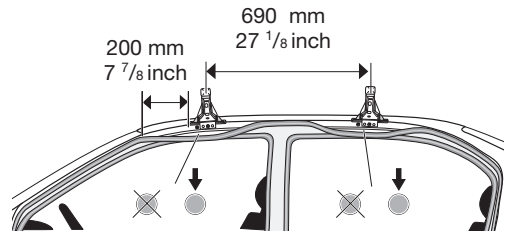

Thule System Kit 2010

TOYOTA Camry 4-dr, 97-98
TOYOTA Camry 4-dr, 98-
(Europe and Asia only)

TOYOTA Camry 4-dr, 97-98

TOYOTA Camry 4-dr, 98-

Front	Rear
979 mm / 38 1/2 inch	963 mm / 37 7/8 inch

748•L5DF/501-2010-03