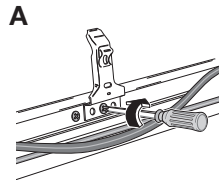

Thule System Kit 2010

TOYOTA Camry 4-dr, 97-98
TOYOTA Camry 4-dr, 98-
(Europe and Asia only)

TOYOTA Camry 4-dr, 97-98

TOYOTA Camry 4-dr, 98-

Front	Rear
979 mm / 38 1/2 inch	963 mm / 37 7/8 inch

748•L5DF/501-2010-03