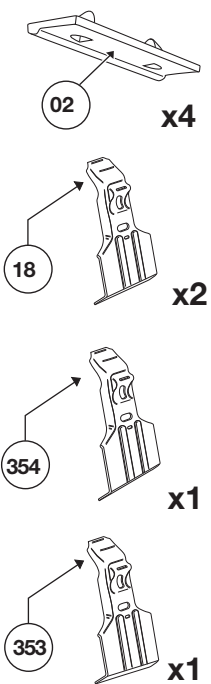

Thule System Kit 2010

TOYOTA Camry 4-dr, 97-98
TOYOTA Camry 4-dr, 98-
(Europe and Asia only)

TOYOTA Camry 4-dr, 97-98

TOYOTA Camry 4-dr, 98-

Front	Rear
979 mm / 38 1/2 inch	963 mm / 37 7/8 inch

748•L5DF/501-2010-03

Thule System Kit 2011

FORD Escort 4-D, 97- (USA only)
MERCURY Tracer 4-D, 97-

706•L5DF6/501-2011