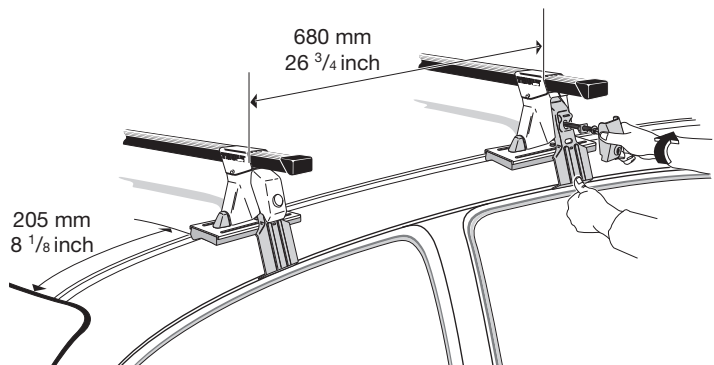

Thule System Kit 2011

FORD Escort 4-D, 97- (USA only)
MERCURY Tracer 4-D, 97-