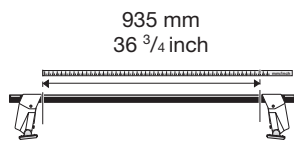

Thule System Kit 2011

FORD Escort 4-D, 97- (USA only)
MERCURY Tracer 4-D, 97-