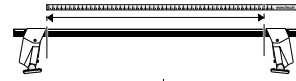

# Thule System Kit 2015

**CHEVROLET Malibu 4-dr Sedan, 97-  
OLDSMOBILE Cutlass 4-dr Sedan, 97-**

Front	Rear
965 mm / 38 inch	960 mm / 37 3/4 inch

127•4DF/501-2015-02