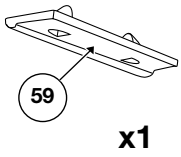

# Thule System Kit 2015

**CHEVROLET Malibu 4-dr Sedan, 97-  
OLDSMOBILE Cutlass 4-dr Sedan, 97-**

Front	Rear
965 mm / 38 inch	960 mm / 37 3/4 inch

127•4DF/501-2015-02