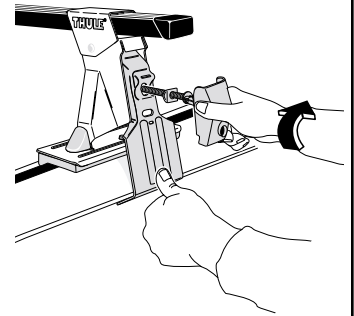

# Thule System Kit 2015

**CHEVROLET Malibu 4-dr Sedan, 97-  
OLDSMOBILE Cutlass 4-dr Sedan, 97-**

Front	Rear
965 mm / 38 inch	960 mm / 37 3/4 inch

127•4DF/501-2015-02