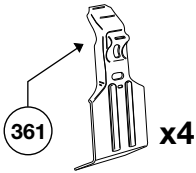

# Thule System Kit 2015

**CHEVROLET Malibu 4-dr Sedan, 97-  
OLDSMOBILE Cutlass 4-dr Sedan, 97-**

Front	Rear
965 mm / 38 inch	960 mm / 37 3/4 inch

127•4DF/501-2015-02