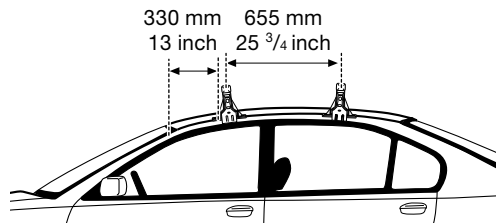

# Thule System Kit 2015

**CHEVROLET Malibu 4-dr Sedan, 97-  
OLDSMOBILE Cutlass 4-dr Sedan, 97-**

Front	Rear
965 mm / 38 inch	960 mm / 37 3/4 inch

127•4DF/501-2015-02