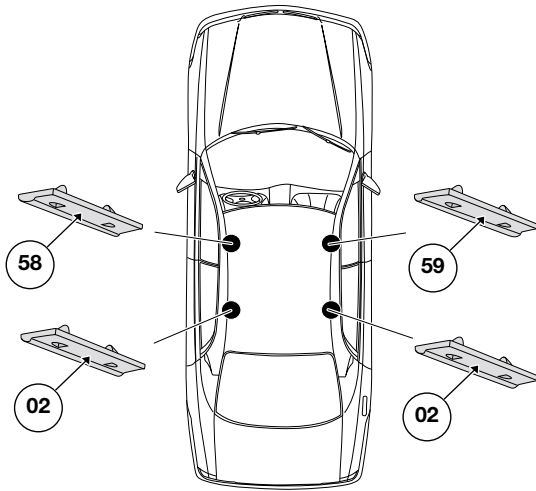

# Thule System Kit 2015

**CHEVROLET Malibu 4-dr Sedan, 97-  
OLDSMOBILE Cutlass 4-dr Sedan, 97-**

Front	Rear
965 mm / 38 inch	960 mm / 37 3/4 inch

127•4DF/501-2015-02