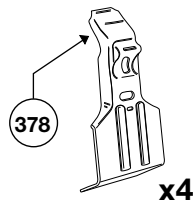

## CHEVROLET Metro 3-dr Hatchback, 97- GEO Metro 3-dr Hatchback, 97-

Front	Rear
841 mm / 33 1/8 inch	798 mm / 31 3/8 inch

## CHEVROLET Metro 4-dr Sedan, 97- GEO Metro 4-dr Sedan, 97-

Front	Rear
827 mm / 33 1/2 inch	812 mm / 32 inch