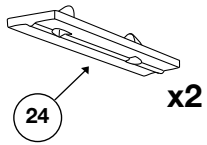

## CHEVROLET Metro 3-dr Hatchback, 97- GEO Metro 3-dr Hatchback, 97-

Front	Rear
841 mm / 33 1/8 inch	798 mm / 31 3/8 inch

## CHEVROLET Metro 4-dr Sedan, 97- GEO Metro 4-dr Sedan, 97-

Front	Rear
827 mm / 33 1/2 inch	812 mm / 32 inch