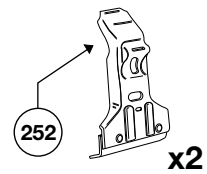

## CHEVROLET Metro 3-dr Hatchback, 97- GEO Metro 3-dr Hatchback, 97-

Front	Rear
841 mm / 33 1/8 inch	798 mm / 31 3/8 inch

## CHEVROLET Metro 4-dr Sedan, 97- GEO Metro 4-dr Sedan, 97-

Front	Rear
827 mm / 33 1/2 inch	812 mm / 32 inch