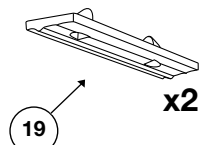

## CHEVROLET Metro 3-dr Hatchback, 97- GEO Metro 3-dr Hatchback, 97-

Front	Rear
841 mm / 33 1/8 inch	798 mm / 31 3/8 inch

## CHEVROLET Metro 4-dr Sedan, 97- GEO Metro 4-dr Sedan, 97-

Front	Rear
827 mm / 33 1/2 inch	812 mm / 32 inch