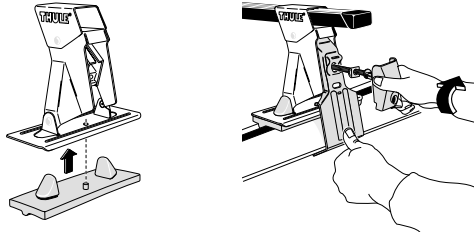

## CHEVROLET Metro 3-dr Hatchback, 97- GEO Metro 3-dr Hatchback, 97-

Front	Rear
841 mm / 33 1/8 inch	798 mm / 31 3/8 inch

## CHEVROLET Metro 4-dr Sedan, 97- GEO Metro 4-dr Sedan, 97-

Front	Rear
827 mm / 33 1/2 inch	812 mm / 32 inch