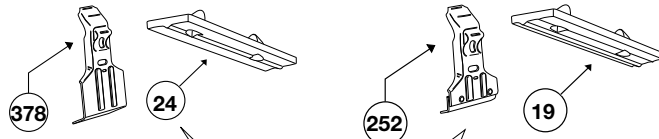

## CHEVROLET Metro 3-dr Hatchback, 97- GEO Metro 3-dr Hatchback, 97-

Front	Rear
841 mm / 33 1/8 inch	798 mm / 31 3/8 inch

## CHEVROLET Metro 4-dr Sedan, 97- GEO Metro 4-dr Sedan, 97-

Front	Rear
827 mm / 33 1/2 inch	812 mm / 32 inch