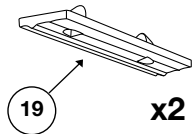

## CHEVROLET Metro 3-dr Hatchback, 97- GEO Metro 3-dr Hatchback, 97-

Front	Rear
841 mm / 33 1/8 inch	798 mm / 31 3/8 inch

## CHEVROLET Metro 4-dr Sedan, 97- GEO Metro 4-dr Sedan, 97-

Front	Rear
827 mm / 33 1/2 inch	812 mm / 32 inch