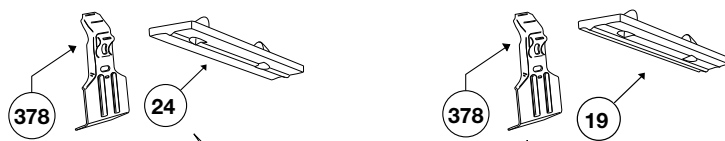

## CHEVROLET Metro 3-dr Hatchback, 97- GEO Metro 3-dr Hatchback, 97-

Front	Rear
841 mm / 33 1/8 inch	798 mm / 31 3/8 inch

## CHEVROLET Metro 4-dr Sedan, 97- GEO Metro 4-dr Sedan, 97-

Front	Rear
827 mm / 33 1/2 inch	812 mm / 32 inch