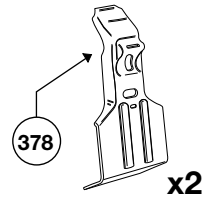

## CHEVROLET Metro 3-dr Hatchback, 97- GEO Metro 3-dr Hatchback, 97-

Front	Rear
841 mm / 33 1/8 inch	798 mm / 31 3/8 inch

## CHEVROLET Metro 4-dr Sedan, 97- GEO Metro 4-dr Sedan, 97-

Front	Rear
827 mm / 33 1/2 inch	812 mm / 32 inch