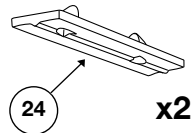

## CHEVROLET Metro 3-dr Hatchback, 97- GEO Metro 3-dr Hatchback, 97-

Front	Rear
841 mm / 33 1/8 inch	798 mm / 31 3/8 inch

## CHEVROLET Metro 4-dr Sedan, 97- GEO Metro 4-dr Sedan, 97-

Front	Rear
827 mm / 33 1/2 inch	812 mm / 32 inch