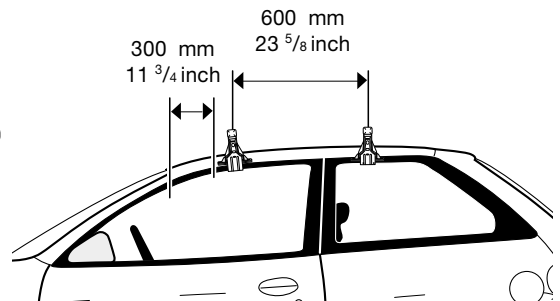

## CHEVROLET Metro 3-dr Hatchback, 97- GEO Metro 3-dr Hatchback, 97-

Front	Rear
841 mm / 33 1/8 inch	798 mm / 31 3/8 inch

## CHEVROLET Metro 4-dr Sedan, 97- GEO Metro 4-dr Sedan, 97-

Front	Rear
827 mm / 33 1/2 inch	812 mm / 32 inch