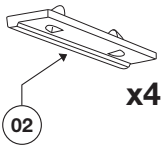

Thule System Kit 2035

BUICK Regal 4-dr, 98-

**MAX
LOAD
75 Kg**

x4

x2

x2

310 mm
12 1/4 inch

650 mm
25 5/8 inch

08

Front

Rear

957 mm / 37 5/8 inch

940 mm / 37 inch

746•L5DF/501-2035