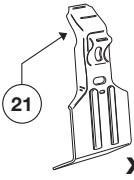

Thule System Kit 2035

BUICK Regal 4-dr, 98-

**MAX
LOAD
75 Kg**

x4

x2

x2

310 mm
12 1/4 inch

650 mm
25 5/8 inch

08

Front

Rear

957 mm / 37 5/8 inch

940 mm / 37 inch

746•L5DF/501-2035