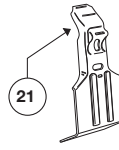

Thule System Kit 2035

BUICK Regal 4-dr, 98-

**MAX
LOAD
75 Kg**

x4

x2

x2

310 mm
12 1/4 inch

650 mm
25 5/8 inch

08

Front

Rear

957 mm / 37 5/8 inch

940 mm / 37 inch

746•L5DF/501-2035