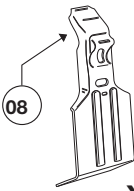

Thule System Kit 2035

BUICK Regal 4-dr, 98-

**MAX
LOAD
75 Kg**

x4

x2

x2

310 mm
12 1/4 inch

650 mm
25 5/8 inch

08

Front

Rear

957 mm / 37 5/8 inch

940 mm / 37 inch

746•L5DF/501-2035