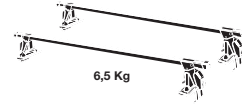

Thule System Kit 2035

BUICK Regal 4-dr, 98-

**MAX
LOAD
75 Kg**

x4

x2

x2

310 mm
12 1/4 inch

650 mm
25 5/8 inch

08

Front

Rear

957 mm / 37 5/8 inch

940 mm / 37 inch

746•L5DF/501-2035