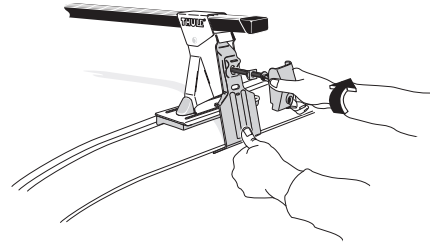

Thule System Kit 2035

BUICK Regal 4-dr, 98-

**MAX
LOAD
75 Kg**

x4

x2

x2

310 mm
12 1/4 inch

650 mm
25 5/8 inch

08

Front

Rear

957 mm / 37 5/8 inch

940 mm / 37 inch

746•L5DF/501-2035