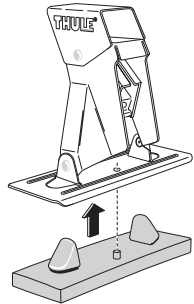

# Thule System Kit 2048

**HONDA Passport 4-dr, 98-  
ISUZU Rodeo 4-dr, 98-  
ISUZU 145 4-dr Wizard, 98-**

Front

Rear

1020 mm / 40 1/8 inch

970 mm / 38 1/4 inch

**HONDA Passport 2-dr, 98-  
ISUZU Rodeo 2-dr, 98-  
ISUZU 145 2-dr MU, 98-**

Front

Rear

1025 mm / 40 3/8 inch

985 mm / 38 3/4 inch