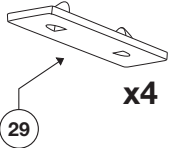

# Thule System Kit 2048

**HONDA Passport 4-dr, 98-  
ISUZU Rodeo 4-dr, 98-  
ISUZU 145 4-dr Wizard, 98-**

Front

Rear

1020 mm / 40 1/8 inch

970 mm / 38 1/4 inch

**HONDA Passport 2-dr, 98-  
ISUZU Rodeo 2-dr, 98-  
ISUZU 145 2-dr MU, 98-**

Front

Rear

1025 mm / 40 3/8 inch

985 mm / 38 3/4 inch