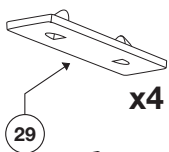

# Thule System Kit 2048

**HONDA Passport 4-dr, 98-  
ISUZU Rodeo 4-dr, 98-  
ISUZU 145 4-dr Wizard, 98-**

Front

Rear

1020 mm / 40 1/8 inch

970 mm / 38 1/4 inch

**HONDA Passport 2-dr, 98-  
ISUZU Rodeo 2-dr, 98-  
ISUZU 145 2-dr MU, 98-**

Front

Rear

1025 mm / 40 3/8 inch

985 mm / 38 3/4 inch