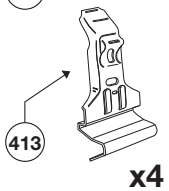

# Thule System Kit 2048

**HONDA Passport 4-dr, 98-  
ISUZU Rodeo 4-dr, 98-  
ISUZU 145 4-dr Wizard, 98-**

Front

Rear

1020 mm / 40 1/8 inch

970 mm / 38 1/4 inch

**HONDA Passport 2-dr, 98-  
ISUZU Rodeo 2-dr, 98-  
ISUZU 145 2-dr MU, 98-**

Front

Rear

1025 mm / 40 3/8 inch

985 mm / 38 3/4 inch