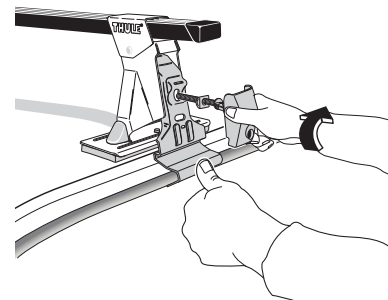

# Thule System Kit 2048

**HONDA Passport 4-dr, 98-  
ISUZU Rodeo 4-dr, 98-  
ISUZU 145 4-dr Wizard, 98-**

Front

Rear

1020 mm / 40 1/8 inch

970 mm / 38 1/4 inch

**HONDA Passport 2-dr, 98-  
ISUZU Rodeo 2-dr, 98-  
ISUZU 145 2-dr MU, 98-**

Front

Rear

1025 mm / 40 3/8 inch

985 mm / 38 3/4 inch