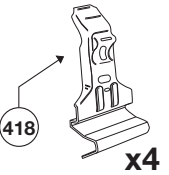

# Thule System Kit 2048

**HONDA Passport 4-dr, 98-  
ISUZU Rodeo 4-dr, 98-  
ISUZU 145 4-dr Wizard, 98-**

Front

Rear

1020 mm / 40 1/8 inch

970 mm / 38 1/4 inch

**HONDA Passport 2-dr, 98-  
ISUZU Rodeo 2-dr, 98-  
ISUZU 145 2-dr MU, 98-**

Front

Rear

1025 mm / 40 3/8 inch

985 mm / 38 3/4 inch