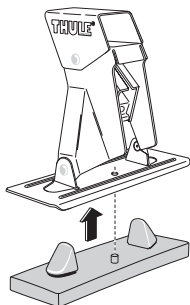

# Thule System Kit 2048

**HONDA Passport 4-dr, 98-  
ISUZU Rodeo 4-dr, 98-  
ISUZU 145 4-dr Wizard, 98-**

Front

Rear

1020 mm / 40 1/8 inch

970 mm / 38 1/4 inch

**HONDA Passport 2-dr, 98-  
ISUZU Rodeo 2-dr, 98-  
ISUZU 145 2-dr MU, 98-**

Front

Rear

1025 mm / 40 3/8 inch

985 mm / 38 3/4 inch