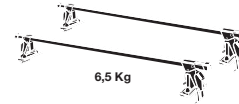

# Thule System Kit 2048

**HONDA Passport 4-dr, 98-  
ISUZU Rodeo 4-dr, 98-  
ISUZU 145 4-dr Wizard, 98-**

Front

Rear

1020 mm / 40 1/8 inch

970 mm / 38 1/4 inch

**HONDA Passport 2-dr, 98-  
ISUZU Rodeo 2-dr, 98-  
ISUZU 145 2-dr MU, 98-**

Front

Rear

1025 mm / 40 3/8 inch

985 mm / 38 3/4 inch