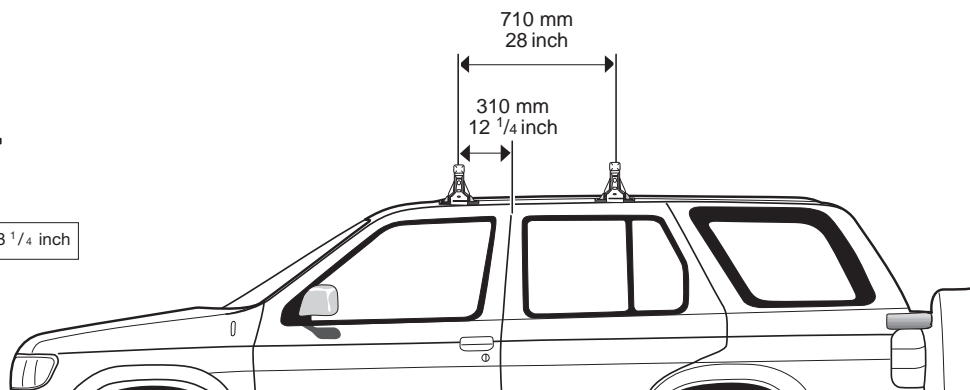

# Thule System Kit 2048

**HONDA Passport 4-dr, 98-  
ISUZU Rodeo 4-dr, 98-  
ISUZU 145 4-dr Wizard, 98-**

Front

Rear

1020 mm / 40 1/8 inch

970 mm / 38 1/4 inch

**HONDA Passport 2-dr, 98-  
ISUZU Rodeo 2-dr, 98-  
ISUZU 145 2-dr MU, 98-**

Front

Rear

1025 mm / 40 3/8 inch

985 mm / 38 3/4 inch