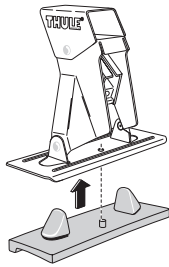

# Thule System Kit 2054

ACURA 3,2 TL, 99-

\* 550 mm 21 5/8 inch  
**IMPORTANT!** As the distance between the load bars is short, roof boxes, surfboards, bikes and other long loads should not be transported.

Front	Rear
977 mm / 38 1/2 inch	953 mm / 37 1/2 inch

843•L5DF/501-2054