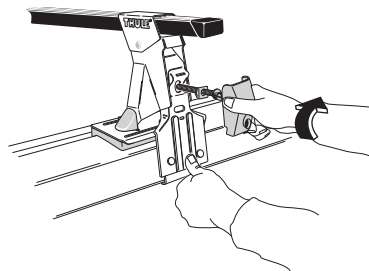

Thule System Kit 2054

ACURA 3,2 TL, 99-

* 550 mm 21 5/8 inch
IMPORTANT! As the distance between the load bars is short, roof boxes, surfboards, bikes and other long loads should not be transported.

Front	Rear
977 mm / 38 1/2 inch	953 mm / 37 1/2 inch

843•L5DF/501-2054

Thule System Kit 2055

CHRYSLER Neon 2-dr, 98-
DODGE Neon 2-dr, 98-

Front	Rear
905 mm / 35 5/8 inch	890 mm / 35 inch

844•L5DF/501-2055