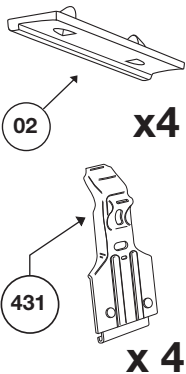

# Thule System Kit 2054

ACURA 3,2 TL, 99-

\* 550 mm 21 5/8 inch  
**IMPORTANT!** As the distance between the load bars is short, roof boxes, surfboards, bikes and other long loads should not be transported.

Front	Rear
977 mm / 38 1/2 inch	953 mm / 37 1/2 inch

843•L5DF/501-2054

# Thule System Kit 2055

CHRYSLER Neon 2-dr, 98-  
 DODGE Neon 2-dr, 98-

Front	Rear
905 mm / 35 5/8 inch	890 mm / 35 inch

844•L5DF/501-2055