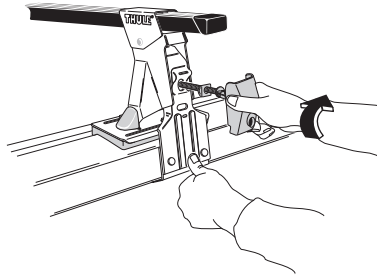

# Thule System Kit 2054

ACURA 3,2 TL, 99-

\* 550 mm 21 5/8 inch  
**IMPORTANT!** As the distance between the load bars is short, roof boxes, surfboards, bikes and other long loads should not be transported.

Front	Rear
977 mm / 38 1/2 inch	953 mm / 37 1/2 inch

843•L5DF/501-2054