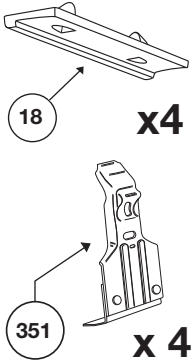

# Thule System Kit 2054

ACURA 3,2 TL, 99-

\* 550 mm 21 5/8 inch  
**IMPORTANT!** As the distance between the load bars is short, roof boxes, surfboards, bikes and other long loads should not be transported.

Front	Rear
977 mm / 38 1/2 inch	953 mm / 37 1/2 inch

843•L5DF/501-2054

# Thule System Kit 2055

CHRYSLER Neon 2-dr, 98-  
 DODGE Neon 2-dr, 98-

Front	Rear
905 mm / 35 5/8 inch	890 mm / 35 inch

844•L5DF/501-2055