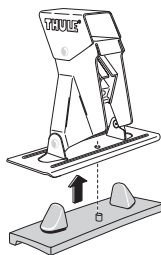

Thule System Kit 2055

CHRYSLER Neon 2-dr, 98-
DODGE Neon 2-dr, 98-