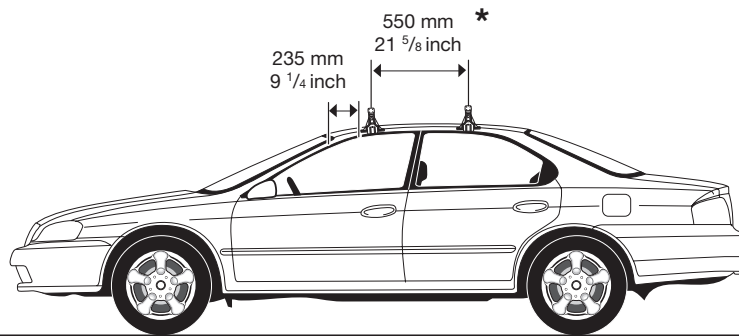

# Thule System Kit 2054

ACURA 3,2 TL, 99-

\* 550 mm 21 5/8 inch  
**IMPORTANT!** As the distance between the load bars is short, roof boxes, surfboards, bikes and other long loads should not be transported.

Front	Rear
977 mm / 38 1/2 inch	953 mm / 37 1/2 inch

843•L5DF/501-2054

# Thule System Kit 2055

CHRYSLER Neon 2-dr, 98-  
 DODGE Neon 2-dr, 98-

Front	Rear
905 mm / 35 5/8 inch	890 mm / 35 inch

844•L5DF/501-2055