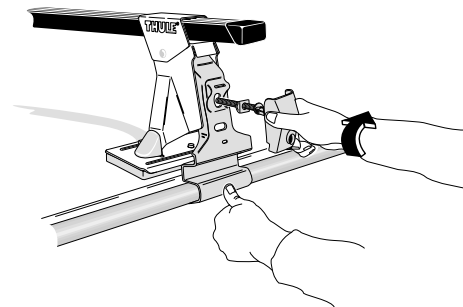

Thule System Kit 2057

**CHEVROLET Alero 4-dr Sedan, 99-
OLDSMOBILE Alero 4-dr Sedan, 99-
PONTIAC Grand Am 4-dr Sedan, 99-**

**OLDSMOBILE Alero 2-dr Coupé, 99-
PONTIAC Grand Am 2-dr Coupé, 99-**

* 410 mm 16 1/8 inch

IMPORTANT! As the distance between the load bars is short, roof boxes, surfboards, bikes and other long loads should not be transported.

	Front	Rear
4-dr	865 mm 34 inch	895 mm 35 1/2 inch
2-dr	865 mm 34 inch	865 mm 34 inch