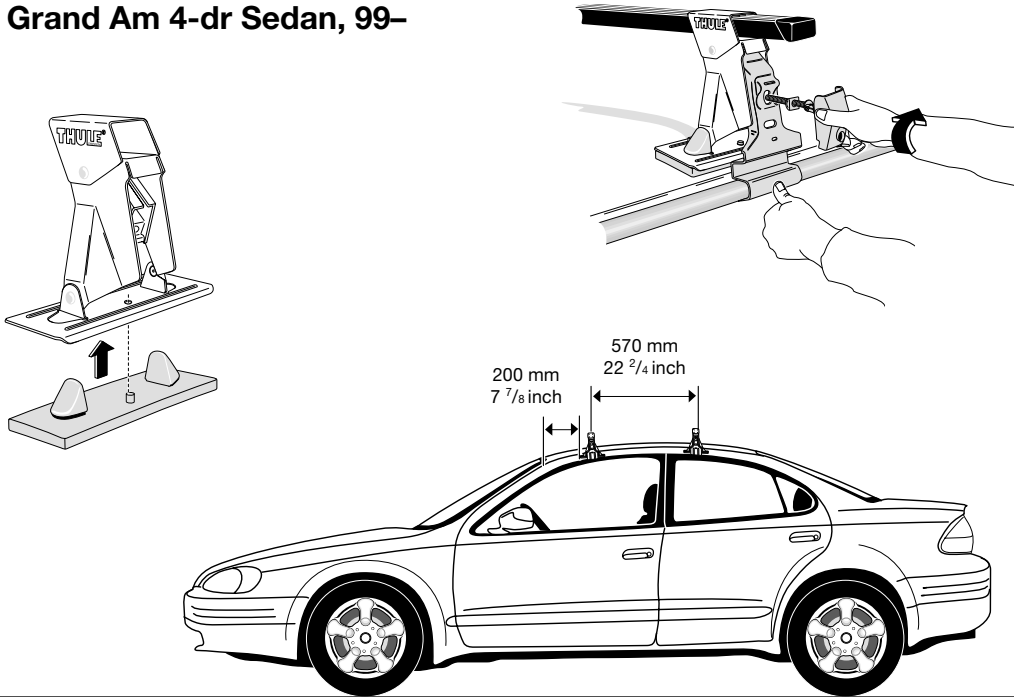

Thule System Kit 2057

**CHEVROLET Alero 4-dr Sedan, 99-
OLDSMOBILE Alero 4-dr Sedan, 99-
PONTIAC Grand Am 4-dr Sedan, 99-**

**OLDSMOBILE Alero 2-dr Coupé, 99-
PONTIAC Grand Am 2-dr Coupé, 99-**

* 410 mm 16 1/8 inch

IMPORTANT! As the distance between the load bars is short, roof boxes, surfboards, bikes and other long loads should not be transported.

	Front	Rear
4-dr	865 mm 34 inch	895 mm 35 1/2 inch
2-dr	865 mm 34 inch	865 mm 34 inch