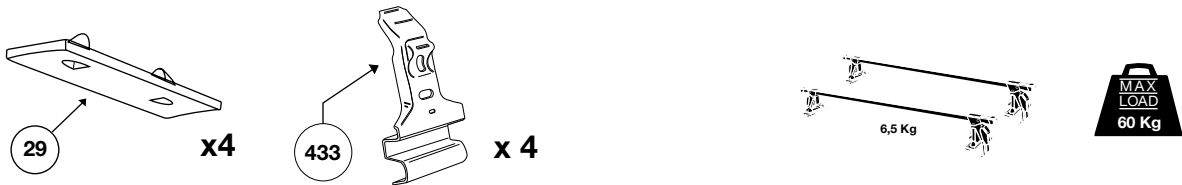

Thule System Kit 2057

**CHEVROLET Alero 4-dr Sedan, 99-
OLDSMOBILE Alero 4-dr Sedan, 99-
PONTIAC Grand Am 4-dr Sedan, 99-**

**OLDSMOBILE Alero 2-dr Coupé, 99-
PONTIAC Grand Am 2-dr Coupé, 99-**

* 410 mm 16 1/8 inch

IMPORTANT! As the distance between the load bars is short, roof boxes, surfboards, bikes and other long loads should not be transported.

	Front	Rear
4-dr	865 mm 34 inch	895 mm 35 1/2 inch
2-dr	865 mm 34 inch	865 mm 34 inch