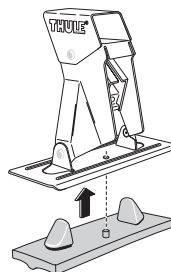

Thule System Kit 2058

VW Gol 5-dr, 98–
VW Parati 5-dr, 98–
(Without roof railing)

	Front	Rear
Gol	850 mm 33 1/2 inch	800 mm 31 1/2 inch
Parati	845 mm 33 1/4 inch	805 mm 31 3/4 inch

851•L5DF/501-2058

Thule System Kit 2059

MITSUBISHI Galant 4-dr, 99– (USA)

* 460 mm 18 1/8 inch

IMPORTANT! As the distance between the load bars is short, roof boxes, surfboards, bikes and other long loads should not be transported.

	Front	Rear
	966 mm / 38 inch	956 mm / 37 5/8 inch