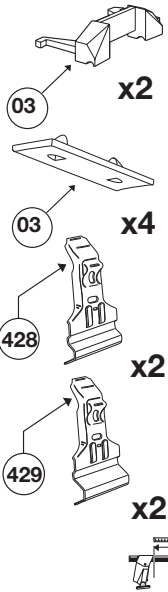

Thule System Kit 2058

VW Gol 5-dr, 98–
VW Parati 5-dr, 98–
(Without roof railing)

	Front	Rear
Gol	850 mm 33 1/2 inch	800 mm 31 1/2 inch
Parati	845 mm 33 1/4 inch	805 mm 31 3/4 inch

851•L5DF/501-2058

Thule System Kit 2059

MITSUBISHI Galant 4-dr, 99– (USA)

* 460 mm 18 1/8 inch

IMPORTANT! As the distance between the load bars is short, roof boxes, surfboards, bikes and other long loads should not be transported.

	Front	Rear
	966 mm / 38 inch	956 mm / 37 5/8 inch

902•L5DF/501-2059