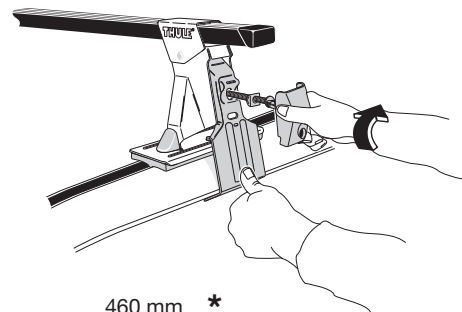

Thule System Kit 2058

VW Gol 5-dr, 98–
VW Parati 5-dr, 98–
(Without roof railing)

	Front	Rear
Gol	850 mm 33 1/2 inch	800 mm 31 1/2 inch
Parati	845 mm 33 1/4 inch	805 mm 31 3/4 inch

851•L5DF/501-2058

Thule System Kit 2059

MITSUBISHI Galant 4-dr, 99– (USA)

* 460 mm 18 1/8 inch

IMPORTANT! As the distance between the load bars is short, roof boxes, surfboards, bikes and other long loads should not be transported.

	Front	Rear
	966 mm / 38 inch	956 mm / 37 5/8 inch