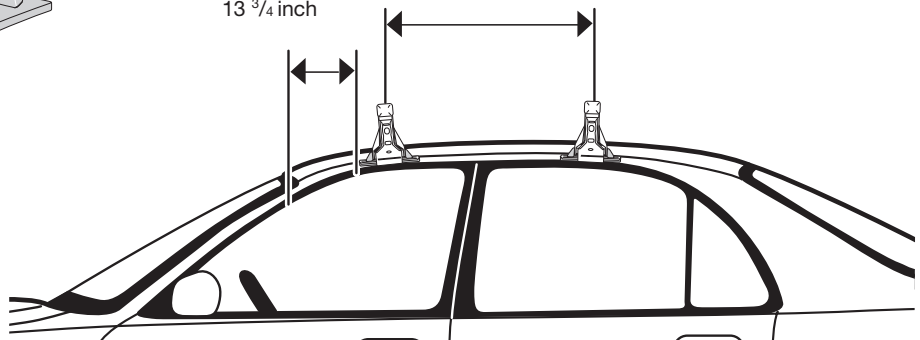

Thule System Kit 2058

VW Gol 5-dr, 98–
VW Parati 5-dr, 98–
(Without roof railing)

	Front	Rear
Gol	850 mm 33 1/2 inch	800 mm 31 1/2 inch
Parati	845 mm 33 1/4 inch	805 mm 31 3/4 inch

851•L5DF/501-2058

Thule System Kit 2059

MITSUBISHI Galant 4-dr, 99– (USA)

* 460 mm 18 1/8 inch

IMPORTANT! As the distance between the load bars is short, roof boxes, surfboards, bikes and other long loads should not be transported.

	Front	Rear
	966 mm / 38 inch	956 mm / 37 5/8 inch