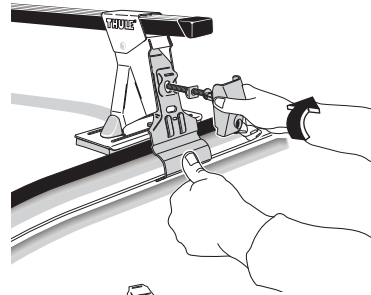

Thule System Kit 2058

VW Gol 5-dr, 98–
VW Parati 5-dr, 98–
(Without roof railing)

	Front	Rear
Gol	850 mm 33 1/2 inch	800 mm 31 1/2 inch
Parati	845 mm 33 1/4 inch	805 mm 31 3/4 inch

851•L5DF/501-2058

Thule System Kit 2059

MITSUBISHI Galant 4-dr, 99– (USA)

* 460 mm 18 1/8 inch

IMPORTANT! As the distance between the load bars is short, roof boxes, surfboards, bikes and other long loads should not be transported.

	Front	Rear
	966 mm / 38 inch	956 mm / 37 5/8 inch