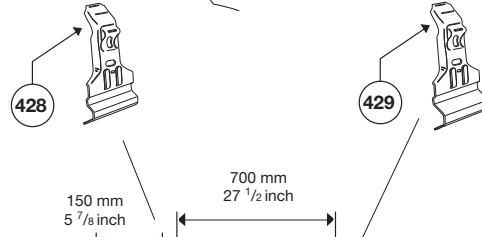

Thule System Kit 2058

VW Gol 5-dr, 98–
VW Parati 5-dr, 98–
(Without roof railing)

	Front	Rear
Gol	850 mm 33 1/2 inch	800 mm 31 1/2 inch
Parati	845 mm 33 1/4 inch	805 mm 31 3/4 inch

851•L5DF/501-2058

Thule System Kit 2059

MITSUBISHI Galant 4-dr, 99– (USA)

* 460 mm 18 1/8 inch

IMPORTANT! As the distance between the load bars is short, roof boxes, surfboards, bikes and other long loads should not be transported.

	Front	Rear
	966 mm / 38 inch	956 mm / 37 5/8 inch

902•L5DF/501-2059