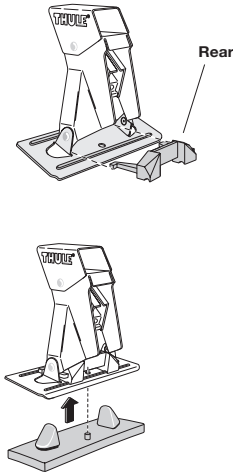

Thule System Kit 2058

VW Gol 5-dr, 98–
VW Parati 5-dr, 98–
(Without roof railing)

	Front	Rear
Gol	850 mm 33 1/2 inch	800 mm 31 1/2 inch
Parati	845 mm 33 1/4 inch	805 mm 31 3/4 inch

851•L5DF/501-2058

Thule System Kit 2059

MITSUBISHI Galant 4-dr, 99– (USA)

* 460 mm 18 1/8 inch

IMPORTANT! As the distance between the load bars is short, roof boxes, surfboards, bikes and other long loads should not be transported.

	Front	Rear
	966 mm / 38 inch	956 mm / 37 5/8 inch