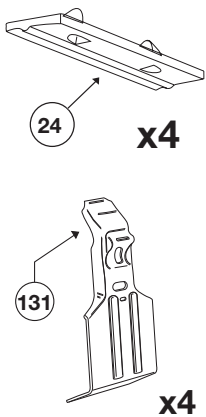

Thule System Kit 2058

VW Gol 5-dr, 98–
VW Parati 5-dr, 98–
(Without roof railing)

	Front	Rear
Gol	850 mm 33 1/2 inch	800 mm 31 1/2 inch
Parati	845 mm 33 1/4 inch	805 mm 31 3/4 inch

851•L5DF/501-2058

Thule System Kit 2059

MITSUBISHI Galant 4-dr, 99– (USA)

* 460 mm 18 1/8 inch

IMPORTANT! As the distance between the load bars is short, roof boxes, surfboards, bikes and other long loads should not be transported.

	Front	Rear
	966 mm / 38 inch	956 mm / 37 5/8 inch

902•L5DF/501-2059