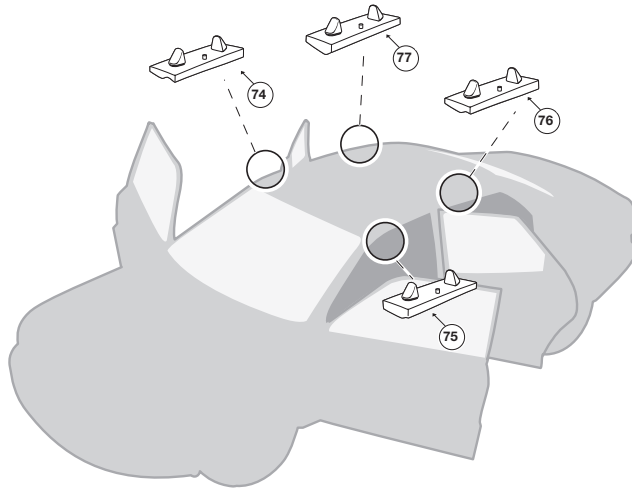

Thule System Kit 2061

DODGE Intrepid 4-dr, 98-

Front

Rear

Front

Rear

970 mm / 38 1/4 inch	960 mm / 37 3/4 inch
----------------------	----------------------