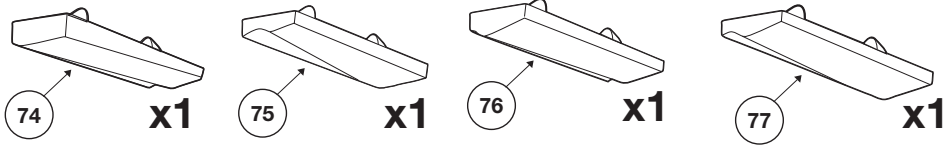

Thule System Kit 2061

DODGE Intrepid 4-dr, 98-

Front

Rear

Front

Rear

970 mm / 38 1/4 inch	960 mm / 37 3/4 inch
----------------------	----------------------