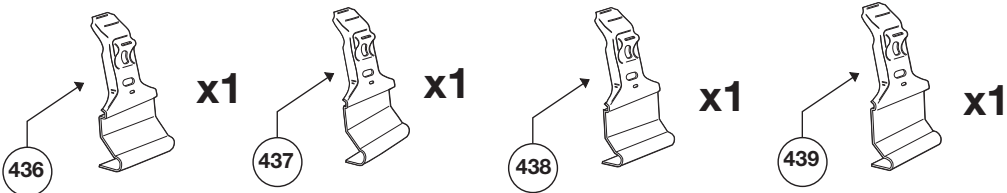

Thule System Kit 2061

DODGE Intrepid 4-dr, 98-

Front

Rear

Front

Rear

970 mm / 38 1/4 inch	960 mm / 37 3/4 inch
----------------------	----------------------