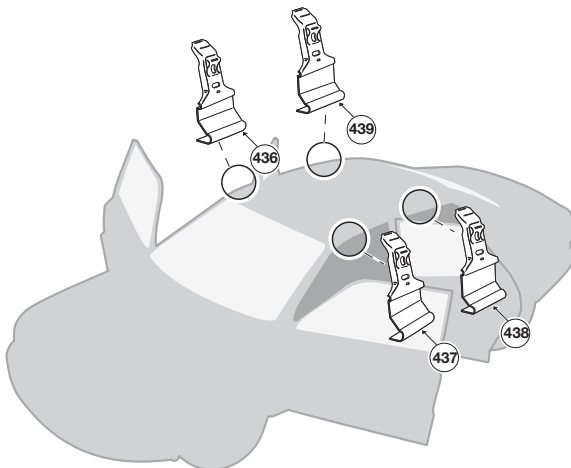

Thule System Kit 2061

DODGE Intrepid 4-dr, 98-

Front

Rear

Front

Rear

970 mm / 38 1/4 inch	960 mm / 37 3/4 inch
----------------------	----------------------