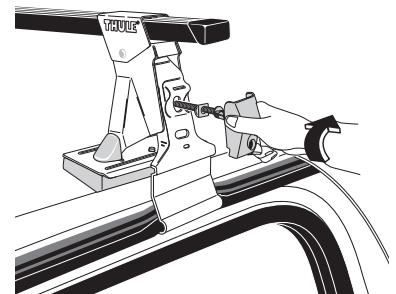

Thule System Kit 2061

DODGE Intrepid 4-dr, 98-

Front

Rear

Front

Rear

970 mm / 38 1/4 inch	960 mm / 37 3/4 inch
----------------------	----------------------