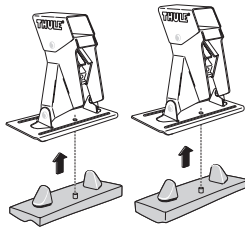

Thule System Kit 2061

DODGE Intrepid 4-dr, 98-

Front

Rear

Front

Rear

970 mm / 38 1/4 inch	960 mm / 37 3/4 inch
----------------------	----------------------