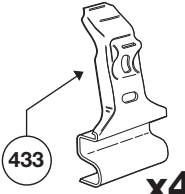

# Thule System Kit 2064

FORD Windstar, 99-

x4

x4

Front

Rear

1110 mm / 43 1/2 inch	1080 mm / 42 1/2 inch
-----------------------	-----------------------

750 mm  
29 1/2 inch

700 mm  
27 1/2 inch

918•L5DF/501-2064