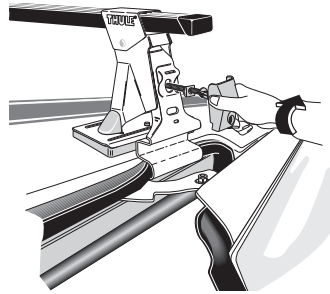

# Thule System Kit 2064

FORD Windstar, 99-

x4

x4

Front

Rear

1110 mm / 43 1/2 inch	1080 mm / 42 1/2 inch
-----------------------	-----------------------

750 mm  
29 1/2 inch

700 mm  
27 1/2 inch

918•L5DF/501-2064