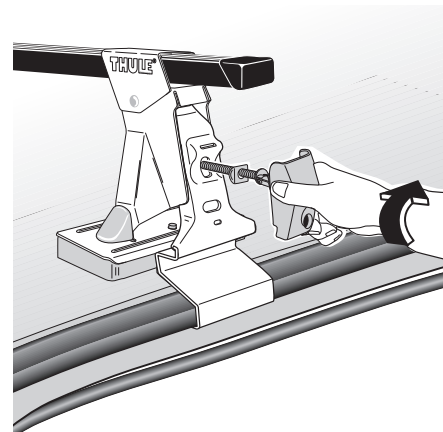

# Thule System Kit 2077

NISSAN Maxima 4-dr, 2000-

- x4
- x1
- x1
- x2
- x4

Front	Rear
996 mm / 39 1/4 inch	972 mm / 38 1/4 inch