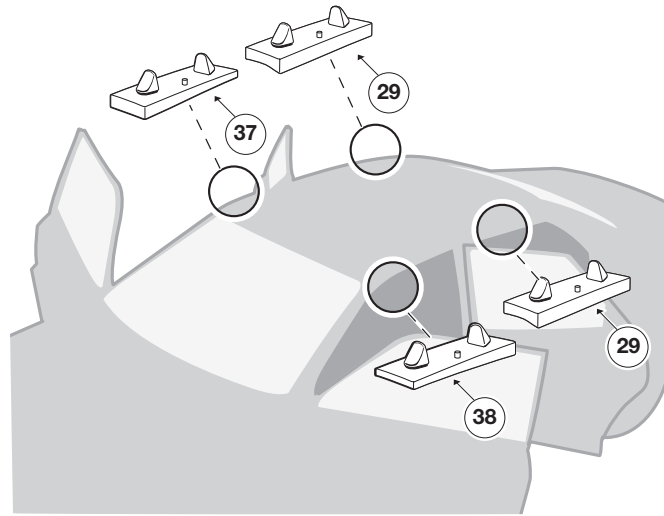

# Thule System Kit 2077

NISSAN Maxima 4-dr, 2000-

- x4
- x1
- x1
- x2
- x4

Front	Rear
996 mm / 39 1/4 inch	972 mm / 38 1/4 inch