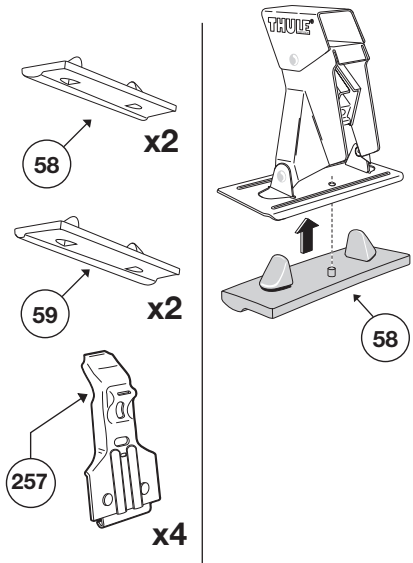

Thule System Kit 2080

MITSUBISHI Eclipse, 00-

IMPORTANT! As the distance between the load bars is short, roof boxes, surfboards, bikes and other long loads should not be transported.

 Front	 Rear
1023 mm / 40 1/4 inch	1040 mm / 41 inch