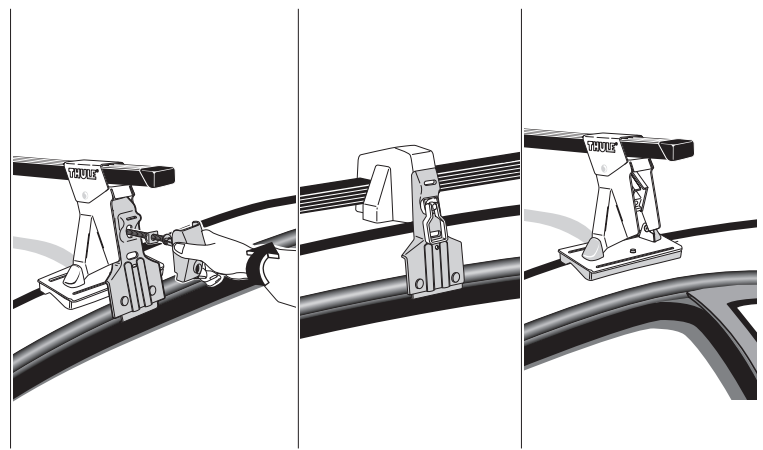

Thule System Kit 2080

MITSUBISHI Eclipse, 00-

IMPORTANT! As the distance between the load bars is short, roof boxes, surfboards, bikes and other long loads should not be transported.

 Front	 Rear
1023 mm / 40 1/4 inch	1040 mm / 41 inch