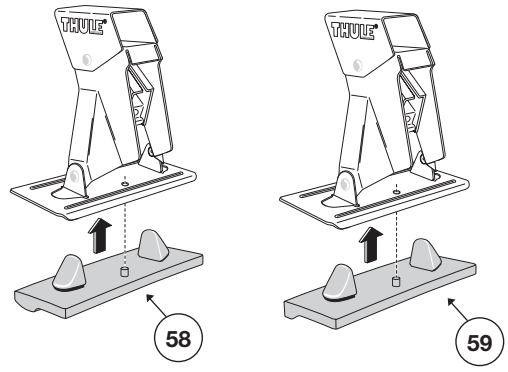

Thule System Kit 2080

MITSUBISHI Eclipse, 00-

IMPORTANT! As the distance between the load bars is short, roof boxes, surfboards, bikes and other long loads should not be transported.

 Front	 Rear
1023 mm / 40 1/4 inch	1040 mm / 41 inch