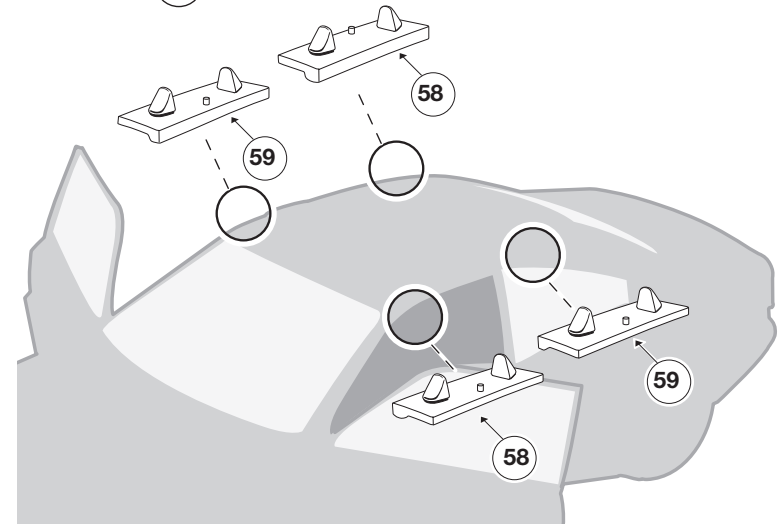

Thule System Kit 2080

MITSUBISHI Eclipse, 00-

IMPORTANT! As the distance between the load bars is short, roof boxes, surfboards, bikes and other long loads should not be transported.

 Front	 Rear
1023 mm / 40 1/4 inch	1040 mm / 41 inch