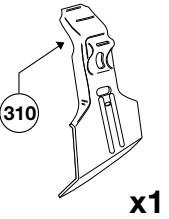

# Thule System Kit 2086

FORD Taurus 4-dr, 00-

Front	Rear
986 mm / 38 7/8 inch	998 mm / 39 1/4 inch