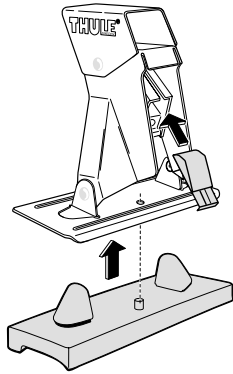

# Thule System Kit 2086

FORD Taurus 4-dr, 00-

Front	Rear
986 mm / 38 7/8 inch	998 mm / 39 1/4 inch