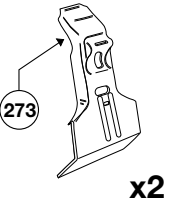

# Thule System Kit 2086

FORD Taurus 4-dr, 00-

Front	Rear
986 mm / 38 7/8 inch	998 mm / 39 1/4 inch