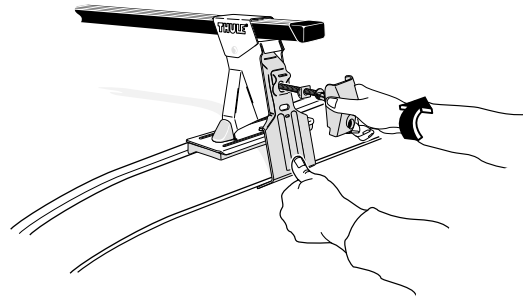

Thule System Kit 2090

TOYOTA Avalon 4-dr, 00-
TOYOTA Pronard 4-dr, 00- (Jap)

Front

Rear

1102 mm / 43 ³/₈ inch 1098 mm / 43 ²/₈ inch

300 mm
11 ³/₈ inch

650 mm
27 ¹/₂ inch