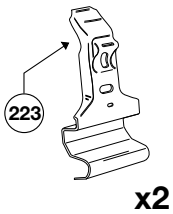

Thule System Kit 2092

NISSAN Sentra, 4-dr, 00-
NISSAN Sunny, 4-dr, 00- (Japan)

Front	Rear
875 mm / 34 ² / ₄ inch	841 mm / 33 ¹ / ₈ inch