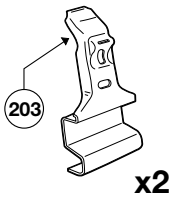

Thule System Kit 2092

NISSAN Sentra, 4-dr, 00-
NISSAN Sunny, 4-dr, 00- (Japan)

Front	Rear
875 mm / 34 ² / ₄ inch	841 mm / 33 ¹ / ₈ inch