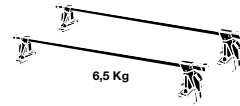

Thule System Kit 2092

NISSAN Sentra, 4-dr, 00-
NISSAN Sunny, 4-dr, 00- (Japan)

Front	Rear
875 mm / 34 ² / ₄ inch	841 mm / 33 ¹ / ₈ inch