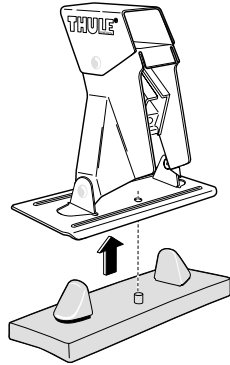

Thule System Kit 2092

NISSAN Sentra, 4-dr, 00-
NISSAN Sunny, 4-dr, 00- (Japan)

Front	Rear
875 mm / 34 ² / ₄ inch	841 mm / 33 ¹ / ₈ inch