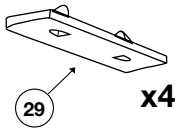

Thule System Kit 2092

NISSAN Sentra, 4-dr, 00-
NISSAN Sunny, 4-dr, 00- (Japan)

Front	Rear
875 mm / 34 ² / ₄ inch	841 mm / 33 ¹ / ₈ inch