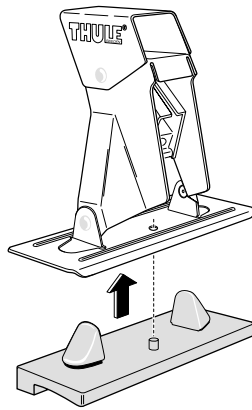

# Thule System Kit 2093

TOYOTA Celica, 3-dr, 00-

18 x4

257 x4

Front	Rear
979 mm / 38 1/2 inch	965 mm / 38 inch