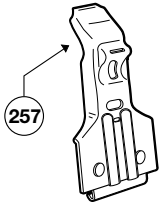

# Thule System Kit 2093

TOYOTA Celica, 3-dr, 00-

18 x4

257 x4

Front	Rear
979 mm / 38 1/2 inch	965 mm / 38 inch