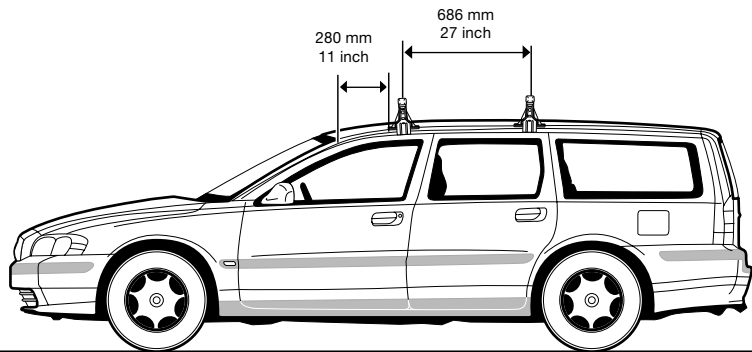

Thule System Kit 2099

VOLVO V70, 5-dr Estate, 00-

Front Rear

1035 mm / 40 ³ / ₄ inch	1018 mm / 40 ¹ / ₈ inch
---	---

135*4DF/501-2099