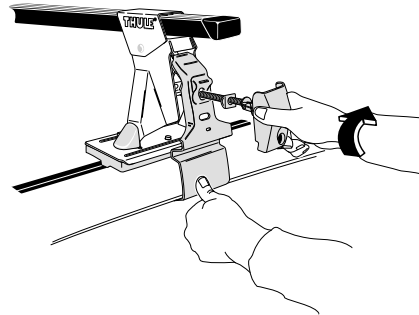

Thule System Kit 2099

VOLVO V70, 5-dr Estate, 00-

Front Rear

1035 mm / 40 ³ / ₄ inch	1018 mm / 40 ¹ / ₈ inch
---	---

135*4DF/501-2099