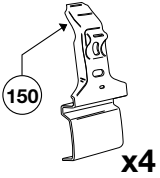

Thule System Kit 2099

VOLVO V70, 5-dr Estate, 00-

Front Rear

1035 mm / 40 ³ / ₄ inch	1018 mm / 40 ¹ / ₈ inch
---	---

135*4DF/501-2099