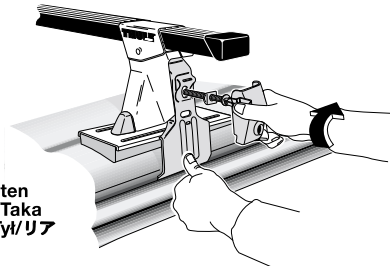

	Front	Rear
2-dr	968mm 38 1/8 inch	931 mm 36 5/8 inch
4-dr	968 mm 38 1/8 inch	950 mm 37 3/8 inch

TOYOTA Echo (USA), 2-dr Sedan, 00-

TOYOTA Echo (USA), 4-dr Sedan, 00-