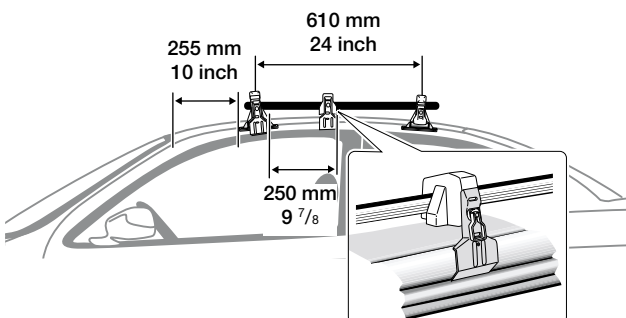

	Front	Rear
2-dr	968mm 38 1/8 inch	931 mm 36 5/8 inch
4-dr	968 mm 38 1/8 inch	950 mm 37 3/8 inch

TOYOTA Echo (USA), 2-dr Sedan, 00-

TOYOTA Echo (USA), 4-dr Sedan, 00-