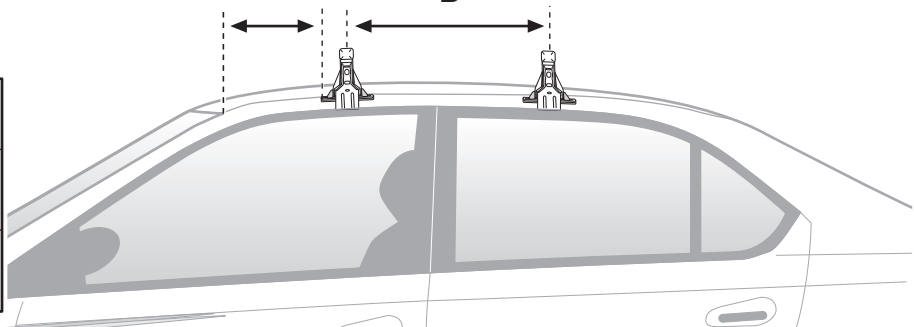

438*4DF/501-2124-03

Follow me...

1

18

x4

2

TOYOTA Prius	1035 mm 40 3/4 inch	1022 mm 40 1/4 inch
TOYOTA Scion Xb	1140 mm 44 7/8 inch	1130 mm 44 1/2 inch
CHEVROLET Aveo 4-dr	946 mm 37 1/4 inch	903 mm 35 1/2 inch
CHEVROLET Aveo 5-dr	945 mm 37 1/4 inch	893 mm 35 1/8 inch

3

329

x4

CHEVROLET Aveo, 5-dr

280 mm
11 inch

762 mm
30 inch

TOYOTA Scion Xb

420 mm
16 1/2 inch

686 mm
27 inch

A

B

	TOYOTA Prius	CHEVROLET Aveo 4-dr
A	241 mm 9 1/2 inch	280 mm 11 inch
B	685 mm 27 inch	610 mm 24 inch