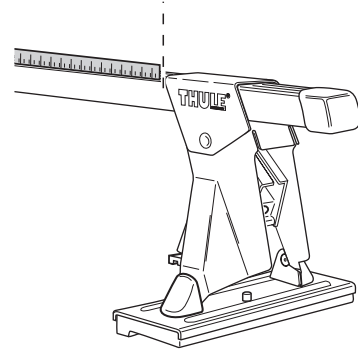

438*4DF/501-2124-03

Follow me...

1

18

x4

2

TOYOTA Prius	1035 mm 40 3/4 inch	1022 mm 40 1/4 inch
TOYOTA Scion Xb	1140 mm 44 7/8 inch	1130 mm 44 1/2 inch
CHEVROLET Aveo 4-dr	946 mm 37 1/4 inch	903 mm 35 1/2 inch
CHEVROLET Aveo 5-dr	945 mm 37 1/4 inch	893 mm 35 1/8 inch

3

329

x4

CHEVROLET Aveo, 5-dr

280 mm
11 inch

762 mm
30 inch

TOYOTA Scion Xb

420 mm
16 1/2 inch