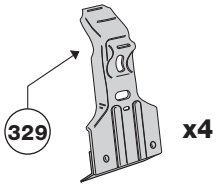

438*4DF/501-2124-03

Follow me...

1

18

x4

2

TOYOTA Prius	1035 mm 40 3/4 inch	1022 mm 40 1/4 inch
TOYOTA Scion Xb	1140 mm 44 7/8 inch	1130 mm 44 1/2 inch
CHEVROLET Aveo 4-dr	946 mm 37 1/4 inch	903 mm 35 1/2 inch
CHEVROLET Aveo 5-dr	945 mm 37 1/4 inch	893 mm 35 1/8 inch

3

329

x4

CHEVROLET Aveo, 5-dr

280 mm
11 inch

762 mm
30 inch

TOYOTA Scion Xb

420 mm
16 1/2 inch

686 mm
27 inch

A

B

	TOYOTA Prius	CHEVROLET Aveo 4-dr
A	241 mm 9 1/2 inch	280 mm 11 inch
B	685 mm 27 inch	610 mm 24 inch