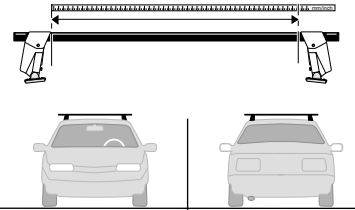

425-4DF/501-2135-04

1

MAZDA 3

MAZDA 6

2

| | | |
|------------------------------------|------------------------|------------------------|
| MAZDA 3 | 1029 mm 40 1/2 inch | 1013 mm 39 7/8 inch |
| MAZDA 6, Hatchback/Sedan | 997 mm 39 1/4 inch | 979 mm 38 1/2 inch |
| MAZDA 6, Estate | 989 mm 39 inch | 960 mm 37 7/8 inch |

3

X

Y

| | | |
|------------------------------------|-----------------------|-------------------|
| MAZDA 3 | 375 mm 14 3/4 inch | 660 mm 26 inch |
| MAZDA 6, Hatchback/Sedan | 165 mm 6 1/2 inch | 610 mm 24 inch |
| MAZDA 6, Estate | 216 mm 8 1/2 inch | 787 mm 31 inch |