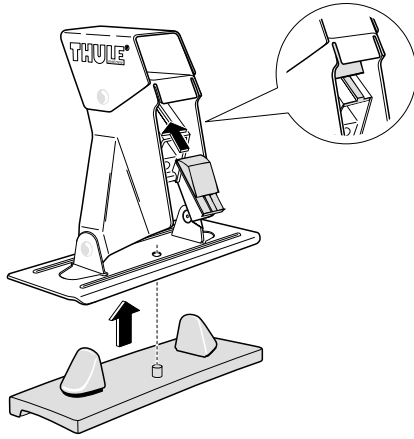

425-4DF/501-2135-04

1

MAZDA 3

MAZDA 6

2

| | | |
|------------------------------------|------------------------|------------------------|
| MAZDA 3 | 1029 mm 40 1/2 inch | 1013 mm 39 7/8 inch |
| MAZDA 6, Hatchback/Sedan | 997 mm 39 1/4 inch | 979 mm 38 1/2 inch |
| MAZDA 6, Estate | 989 mm 39 inch | 960 mm 37 7/8 inch |

3

X

Y

| | | |
|------------------------------------|-----------------------|-------------------|
| MAZDA 3 | 375 mm 14 3/4 inch | 660 mm 26 inch |
| MAZDA 6, Hatchback/Sedan | 165 mm 6 1/2 inch | 610 mm 24 inch |
| MAZDA 6, Estate | 216 mm 8 1/2 inch | 787 mm 31 inch |