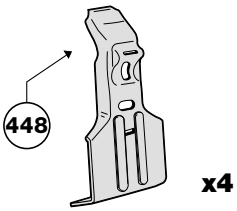

425-4DF/501-2135-04

1

MAZDA 3

MAZDA 6

2

| | | |
|------------------------------------|------------------------|------------------------|
| MAZDA 3 | 1029 mm 40 1/2 inch | 1013 mm 39 7/8 inch |
| MAZDA 6, Hatchback/Sedan | 997 mm 39 1/4 inch | 979 mm 38 1/2 inch |
| MAZDA 6, Estate | 989 mm 39 inch | 960 mm 37 7/8 inch |

3

X

Y

| | | |
|------------------------------------|-----------------------|-------------------|
| MAZDA 3 | 375 mm 14 3/4 inch | 660 mm 26 inch |
| MAZDA 6, Hatchback/Sedan | 165 mm 6 1/2 inch | 610 mm 24 inch |
| MAZDA 6, Estate | 216 mm 8 1/2 inch | 787 mm 31 inch |