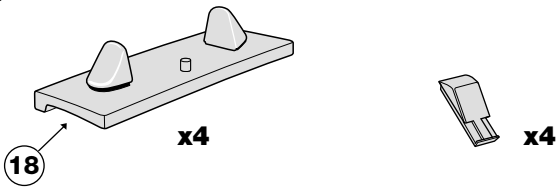

425-4DF/501-2135-04

1

MAZDA 3

MAZDA 6

2

| | | |
|------------------------------------|------------------------|------------------------|
| MAZDA 3 | 1029 mm 40 1/2 inch | 1013 mm 39 7/8 inch |
| MAZDA 6, Hatchback/Sedan | 997 mm 39 1/4 inch | 979 mm 38 1/2 inch |
| MAZDA 6, Estate | 989 mm 39 inch | 960 mm 37 7/8 inch |

3

X

Y

| | | |
|------------------------------------|-----------------------|-------------------|
| MAZDA 3 | 375 mm 14 3/4 inch | 660 mm 26 inch |
| MAZDA 6, Hatchback/Sedan | 165 mm 6 1/2 inch | 610 mm 24 inch |
| MAZDA 6, Estate | 216 mm 8 1/2 inch | 787 mm 31 inch |