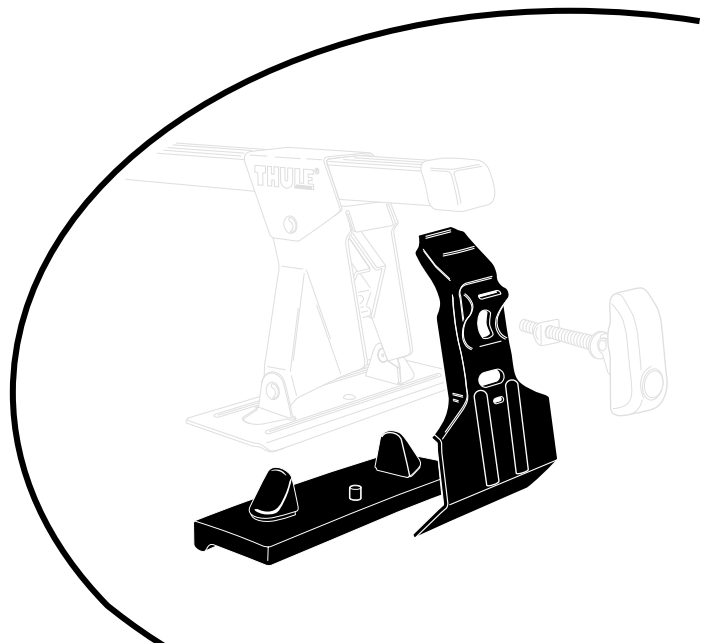

Se não houver instruções no seu idioma, entre em contato com os funcionários do estabelecimento para obter informações

Eğer talimatlar dilinizde basılı değilse, lütfen atölye personelinden bilgi isteyiniz.

Αν οι οδηγίες δεν εκτυπώνονται στη γλώσσα σας, παρακαλούμε ζητήστε πληροφορίες από το προσωπικό του καταστήματος.

ถ้าไม่มีคำแปลในภาษาของคุณ โปรดติดต่อพนักงานในร้านเพื่อขอข้อมูล

THULE®
SWEDEN

- **S** Monteringsanvisning
- **GB** Fitting instructions
- **D** Montageanleitung
- **F** Instructions de montage
- **NL** Montage-instructies
- **FIN** Asennusohje
- **E** Instrucciones de montaje
- **I** Istruzioni per il montaggio
- **CZ** Návod na montáž
- **PL** Instrukcja montażu
- **HU** Szerelési utasítások
- **RU** Инструкции по установке
- **EST** Paigalduseeskirjad
- **SLO** Navodila za pritrjevanje
- 한국어 장착 지침
- 日本語 取扱(取付)説明書
- 中文 安装说明

Kit 2135

1061-1-2135

- *MAZDA 3, 5-dr Hatchback, 04-*
- *MAZDA 6, 5-dr Estate, 02-*
- *MAZDA 6, 5-dr Hatchback, 02-*
- *MAZDA 6, 4-dr Sedan, 02-*