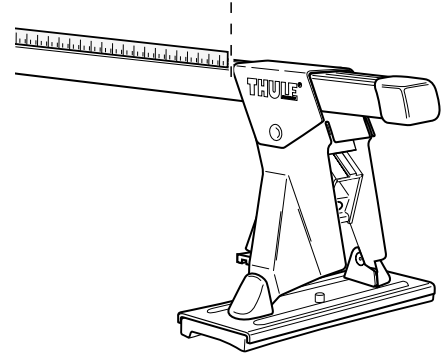

425-4DF/501-2135-04

1

MAZDA 3

MAZDA 6

2

| | | |
|------------------------------------|------------------------|------------------------|
| MAZDA 3 | 1029 mm 40 1/2 inch | 1013 mm 39 7/8 inch |
| MAZDA 6, Hatchback/Sedan | 997 mm 39 1/4 inch | 979 mm 38 1/2 inch |
| MAZDA 6, Estate | 989 mm 39 inch | 960 mm 37 7/8 inch |

3

X

Y

| | | |
|------------------------------------|-----------------------|-------------------|
| MAZDA 3 | 375 mm 14 3/4 inch | 660 mm 26 inch |
| MAZDA 6, Hatchback/Sedan | 165 mm 6 1/2 inch | 610 mm 24 inch |
| MAZDA 6, Estate | 216 mm 8 1/2 inch | 787 mm 31 inch |