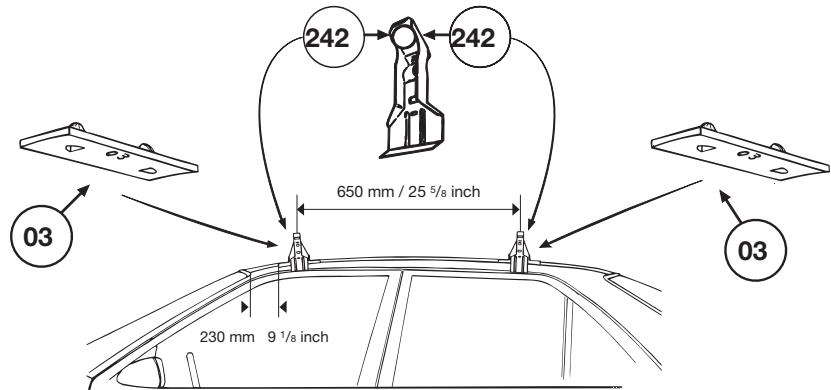

# Thule System Kit 218

HYUNDAI Sonata 4-dr, 94-

Screw the load carrier into position alternating between the feet, and maintaining constant pressure on the bracket.

Front

Rear

1044 mm / 41 1/8 inch	1020 mm / 40 1/8 inch
-----------------------	-----------------------