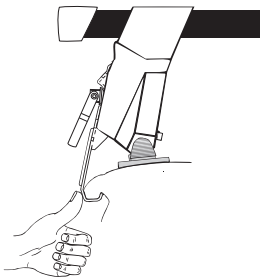

# Thule System Kit 218

HYUNDAI Sonata 4-dr, 94-

Screw the load carrier into position alternating between the feet, and maintaining constant pressure on the bracket.

Front

Rear

1044 mm / 41 1/8 inch	1020 mm / 40 1/8 inch
-----------------------	-----------------------