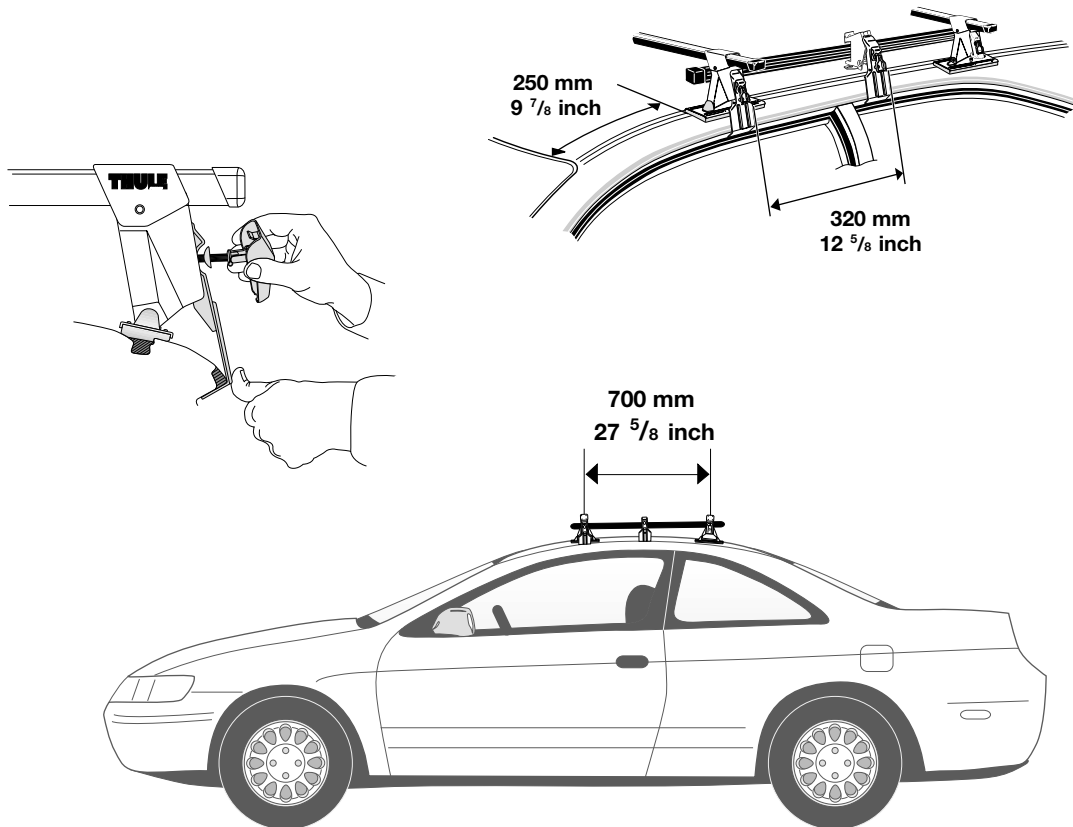

HONDA Accord, 4-dr Sedan, 94-97 (USA/Asia)