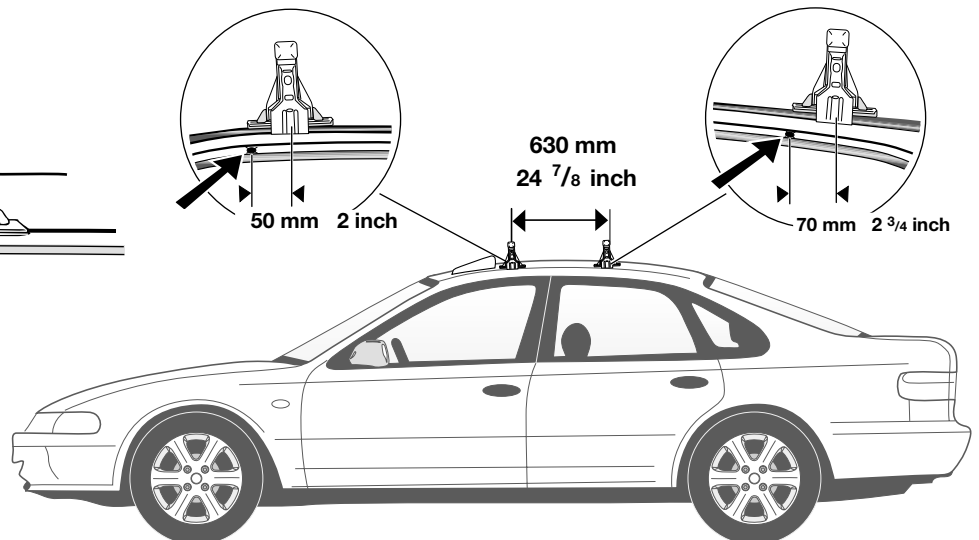

HONDA Accord, 4-dr Sedan, 94-97 (USA/Asia)

HONDA Accord, 5-dr Estate, 94-98