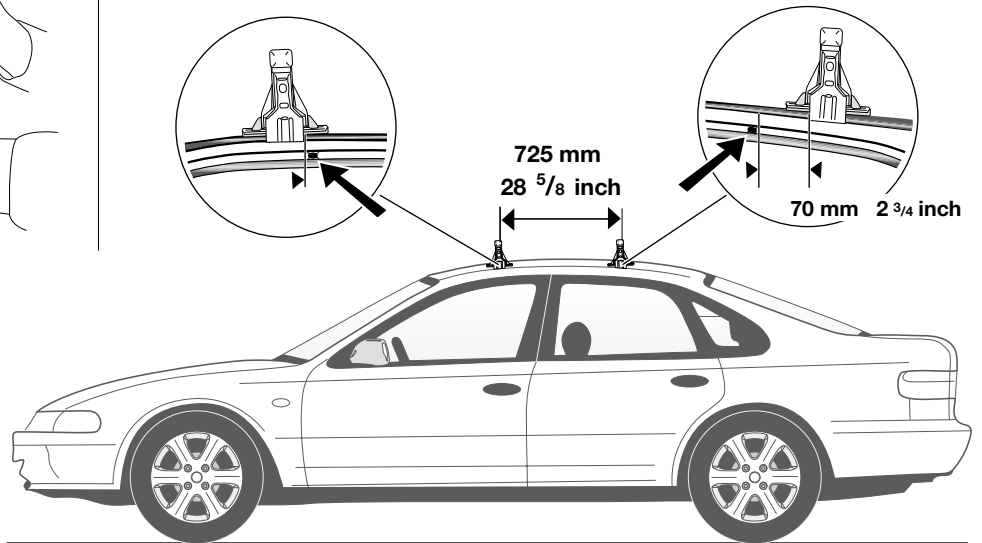

HONDA Accord, 4-dr Sedan, 94-97 (USA/Asia)