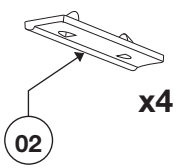

Thule System Kit 223

TOYOTA Landcruiser 100, 98- (Without roof rail)
RENAULT Laguna Nevada 5-dr, 96- Wagon

x4

x4

RENAULT

TOYOTA 800 mm
31 1/2 inch

RENAULT 700 mm
27 1/2 inch

TOYOTA 400 mm
15 3/4 inch

RENAULT 220 mm
8 5/8 inch

Front

Rear

TOYOTA	1246 mm / 49 inch	1215 mm / 47 7/8 inch
RENAULT	962 mm / 37 7/8 inch	950 mm / 37 3/8 inch

RENAULT Laguna Nevada 5-dr, 94-95

6,5 Kg

4,5 Kg

x4

x4

430 mm 17 inch

Front

Rear

985 mm / 38 7/8 inch	963 mm / 37 7/8 inch
----------------------	----------------------

195 mm
7 3/4 inch

700 mm
27 5/8 inch