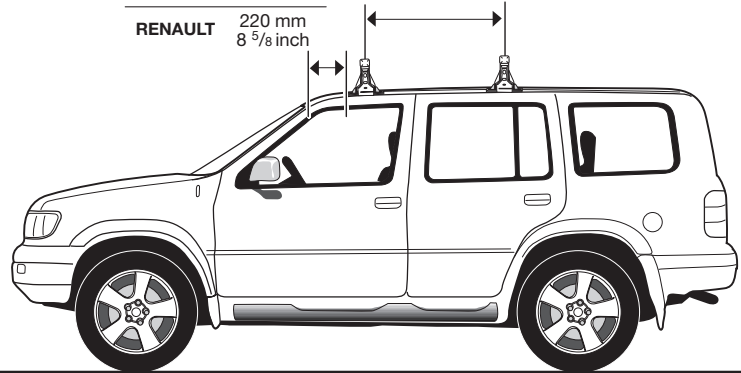

Thule System Kit 223

TOYOTA Landcruiser 100, 98- (Without roof rail)
RENAULT Laguna Nevada 5-dr, 96- Wagon

x4

x4

RENAULT

TOYOTA 800 mm
31 1/2 inch

RENAULT 700 mm
27 1/2 inch

TOYOTA 400 mm
15 3/4 inch

RENAULT 220 mm
8 5/8 inch

Front

Rear

TOYOTA	1246 mm / 49 inch	1215 mm / 47 7/8 inch
RENAULT	962 mm / 37 7/8 inch	950 mm / 37 3/8 inch

RENAULT Laguna Nevada 5-dr, 94-95

6,5 Kg

4,5 Kg

x4

x4

430 mm 17 inch

Front

Rear

985 mm / 38 7/8 inch	963 mm / 37 7/8 inch
----------------------	----------------------

195 mm
7 3/4 inch

700 mm
27 5/8 inch