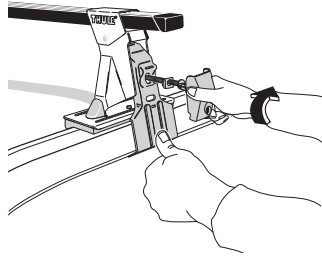

Thule System Kit 223

TOYOTA Landcruiser 100, 98- (Without roof rail)
RENAULT Laguna Nevada 5-dr, 96- Wagon

x4

x4

RENAULT

TOYOTA 800 mm
31 1/2 inch

RENAULT 700 mm
27 1/2 inch

TOYOTA 400 mm
15 3/4 inch

RENAULT 220 mm
8 5/8 inch

Front

Rear

TOYOTA	1246 mm / 49 inch	1215 mm / 47 7/8 inch
RENAULT	962 mm / 37 7/8 inch	950 mm / 37 3/8 inch

RENAULT Laguna Nevada 5-dr, 94-95

6,5 Kg

4,5 Kg

x4

x4

430 mm 17 inch

Front

Rear

985 mm / 38 7/8 inch	963 mm / 37 7/8 inch
----------------------	----------------------

195 mm
7 3/4 inch

700 mm
27 5/8 inch