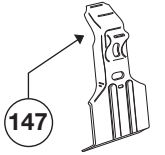

Thule System Kit 223

TOYOTA Landcruiser 100, 98- (Without roof rail)
RENAULT Laguna Nevada 5-dr, 96- Wagon

x4

x4

RENAULT

TOYOTA 800 mm
31 1/2 inch

RENAULT 700 mm
27 1/2 inch

TOYOTA 400 mm
15 3/4 inch

RENAULT 220 mm
8 5/8 inch

Front

Rear

TOYOTA	1246 mm / 49 inch	1215 mm / 47 7/8 inch
RENAULT	962 mm / 37 7/8 inch	950 mm / 37 3/8 inch

RENAULT Laguna Nevada 5-dr, 94-95

6,5 Kg

4,5 Kg

x4

x4

430 mm 17 inch

Front

Rear

985 mm / 38 7/8 inch	963 mm / 37 7/8 inch
----------------------	----------------------

195 mm
7 3/4 inch

700 mm
27 5/8 inch