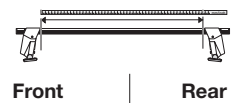

Thule System Kit 225

BMW 300 Compact, 1994-

-  **x2**
-  **x2**
-  **x2**
-  **x2**

Front	Rear
916 mm / 36 1/8 inch	925 mm / 36 3/8 inch