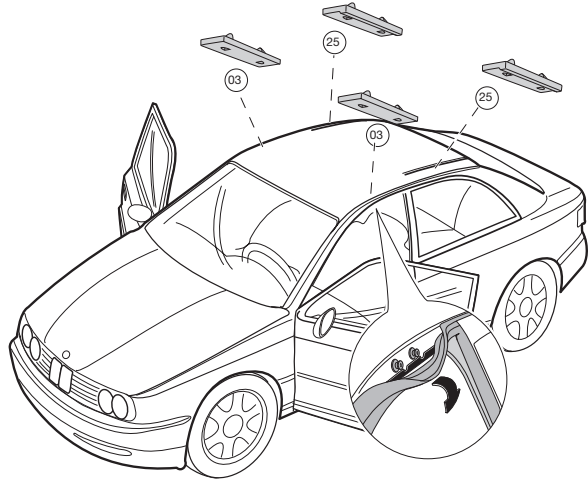

Thule System Kit 225

BMW 300 Compact, 1994-

-  **x2**
-  **x2**
-  **x2**
-  **x2**

Front	Rear
916 mm / 36 1/8 inch	925 mm / 36 3/8 inch