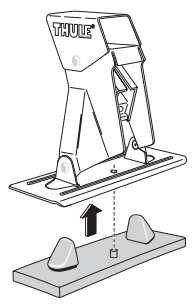

Thule System Kit 225

BMW 300 Compact, 1994-

-  **x2**
-  **x2**
-  **x2**
-  **x2**

Front	Rear
916 mm / 36 1/8 inch	925 mm / 36 3/8 inch