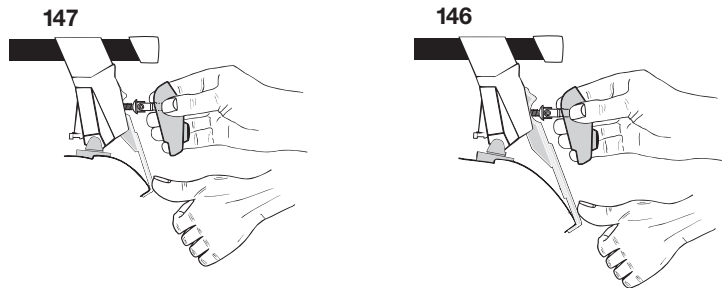

Thule System Kit 226

FORD Mustang, 94-

* **IMPORTANT!** As the distance between the load bars is short, ski boxes and surfboards should not be fitted.

Front

Rear

1042 mm / 41 inch

1025 mm / 40 ³/₈ inch

419•4DF/501-0226

Rear

958 mm / 37 ³/₄ inch

917 mm / 36 ¹/₈ inch

509•4EF/501-0227