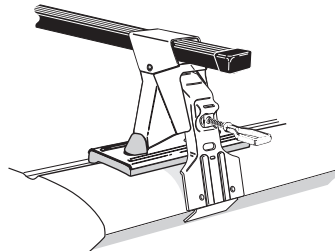

Thule System Kit 227

HONDA Acura 4-dr, 95-

x4

x4

18

x4

233

Front

Rear

958 mm / 37 ³/₄ inch

917 mm / 36 ¹/₈ inch

509•4EF/501-0227