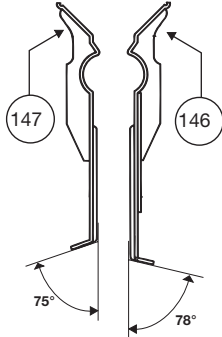

Thule System Kit 226

FORD Mustang, 94-

* **IMPORTANT!** As the distance between the load bars is short, ski boxes and surfboards should not be fitted.

Front

Rear

1042 mm / 41 inch

1025 mm / 40 ³/₈ inch

419•4DF/501-0226

Thule System Kit 227

HONDA Acura 4-dr, 95-

x4

x4

18

x4

233

Front

Rear

958 mm / 37 ³/₄ inch

917 mm / 36 ¹/₈ inch

509•4EF/501-0227