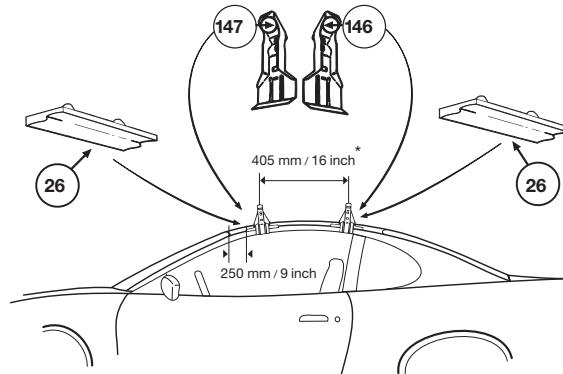

Thule System Kit 226

FORD Mustang, 94-

* **IMPORTANT!** As the distance between the load bars is short, ski boxes and surfboards should not be fitted.

Front

Rear

1042 mm / 41 inch

1025 mm / 40 ³/₈ inch

419•4DF/501-0226

Thule System Kit 227

HONDA Acura 4-dr, 95-

x4

x4

18

x4

233

Front

Rear

958 mm / 37 ³/₄ inch

917 mm / 36 ¹/₈ inch

509•4EF/501-0227