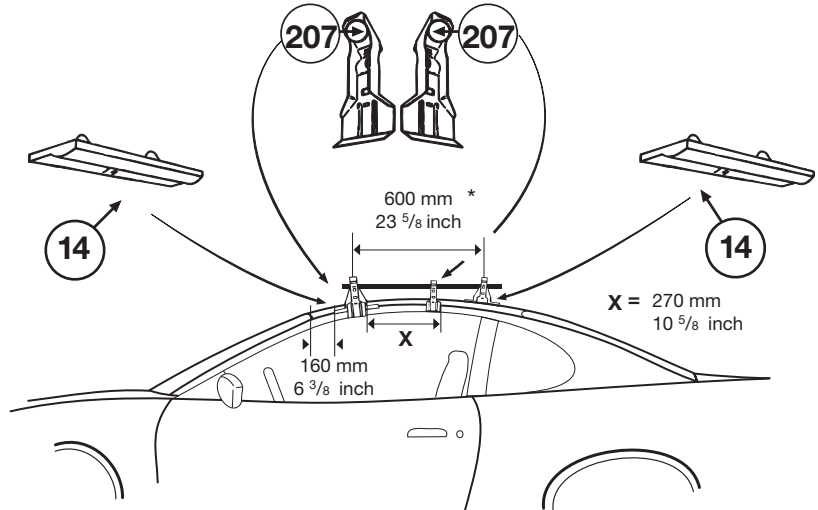

Thule System Kit 231

TOYOTA Celica, 94-

* **IMPORTANT!** As the distance between the load bars is short, ski boxes and surfboards should not be fitted.

A

B

423•4DF/501-0231