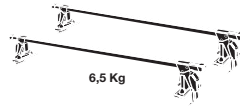

Thule System Kit 231

TOYOTA Celica, 94-

* **IMPORTANT!** As the distance between the load bars is short, ski boxes and surfboards should not be fitted.

A

B

423•4DF/501-0231