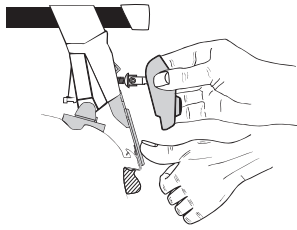

Thule System Kit 231

TOYOTA Celica, 94-

* **IMPORTANT!** As the distance between the load bars is short, ski boxes and surfboards should not be fitted.

A

B

423•4DF/501-0231