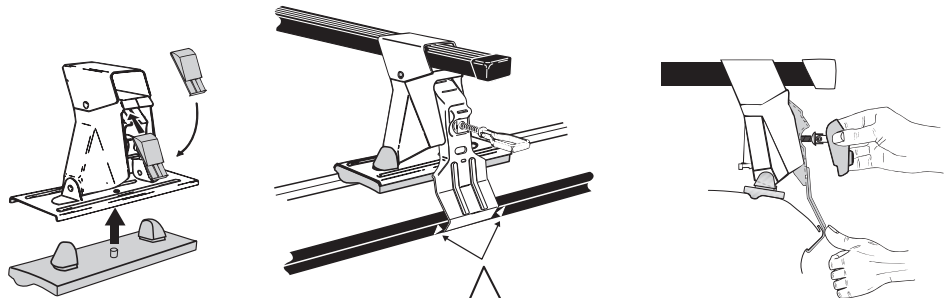

Thule System Kit 233

SUBARU legacy 4-dr, 94-

Front	Rear
951 mm / 37 ³ / ₈ inch	929 mm / 36 ⁵ / ₈ inch

432•4EF/501-0233

Thule System Kit 234

AUDI A6 Avant, 94-

Front	Rear
950 mm / 37 ³ / ₈ inch	905 mm / 35 ⁵ / ₈ inch