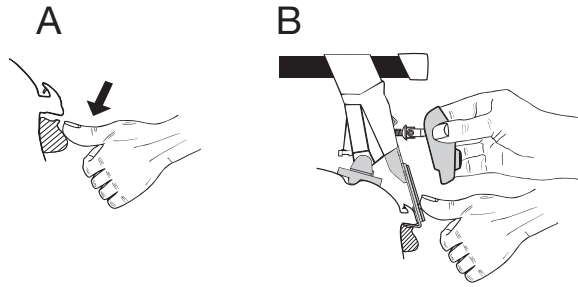

Thule System Kit 233

SUBARU legacy 4-dr, 94-

Front	Rear
951 mm / 37 ³ / ₈ inch	929 mm / 36 ⁵ / ₈ inch

432•4EF/501-0233

Thule System Kit 234

AUDI A6 Avant, 94-

Front	Rear
950 mm / 37 ³ / ₈ inch	905 mm / 35 ⁵ / ₈ inch