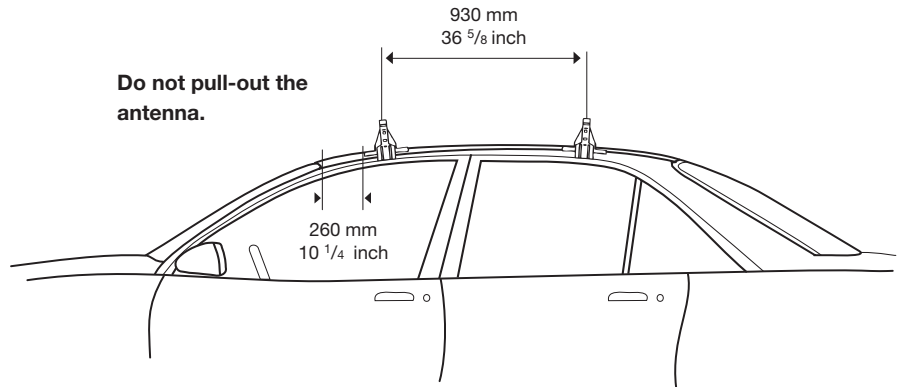

Thule System Kit 233

SUBARU legacy 4-dr, 94-

Front	Rear
951 mm / 37 ³ / ₈ inch	929 mm / 36 ⁵ / ₈ inch

432•4EF/501-0233

Thule System Kit 234

AUDI A6 Avant, 94-

Front	Rear
950 mm / 37 ³ / ₈ inch	905 mm / 35 ⁵ / ₈ inch