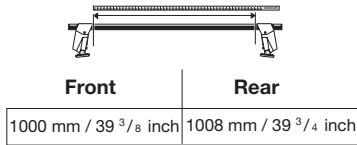

# Thule System Kit 236

**CHEVROLET Blazer 4-dr, 95–  
GMC Jimmy 4-dr, 95–**

**CHEVROLET S-series pick-up, 94–  
GMC Sonoma pick-up 4-dr, 94–**

**CHEVROLET Blazer 2-dr, 95–  
GMC Jimmy 2-dr, 95–**