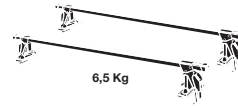

# Thule System Kit 236

**CHEVROLET Blazer 4-dr, 95–  
GMC Jimmy 4-dr, 95–**

**CHEVROLET S-series pick-up, 94–  
GMC Sonoma pick-up 4-dr, 94–**

**CHEVROLET Blazer 2-dr, 95–  
GMC Jimmy 2-dr, 95–**