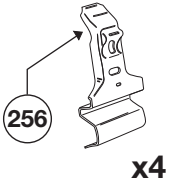

# Thule System Kit 236

**CHEVROLET Blazer 4-dr, 95–  
GMC Jimmy 4-dr, 95–**

**CHEVROLET S-series pick-up, 94–  
GMC Sonoma pick-up 4-dr, 94–**

**CHEVROLET Blazer 2-dr, 95–  
GMC Jimmy 2-dr, 95–**