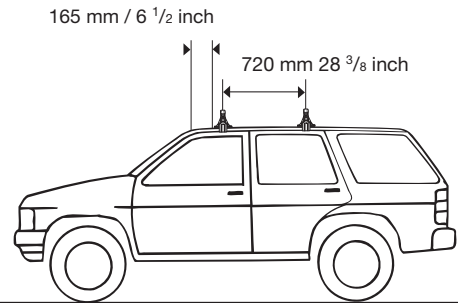

# Thule System Kit 236

**CHEVROLET Blazer 4-dr, 95–  
GMC Jimmy 4-dr, 95–**

**CHEVROLET S-series pick-up, 94–  
GMC Sonoma pick-up 4-dr, 94–**

**CHEVROLET Blazer 2-dr, 95–  
GMC Jimmy 2-dr, 95–**