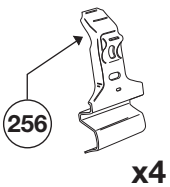

# Thule System Kit 236

**CHEVROLET Blazer 4-dr, 95–  
GMC Jimmy 4-dr, 95–**

**CHEVROLET S-series pick-up, 94–  
GMC Sonoma pick-up 4-dr, 94–**

**CHEVROLET Blazer 2-dr, 95–  
GMC Jimmy 2-dr, 95–**