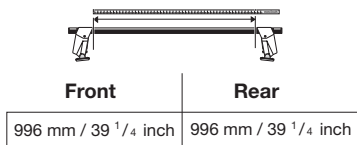

# Thule System Kit 236

**CHEVROLET Blazer 4-dr, 95–  
GMC Jimmy 4-dr, 95–**

**CHEVROLET S-series pick-up, 94–  
GMC Sonoma pick-up 4-dr, 94–**

**CHEVROLET Blazer 2-dr, 95–  
GMC Jimmy 2-dr, 95–**