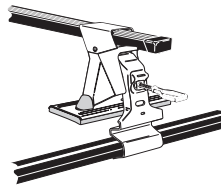

# Thule System Kit 236

**CHEVROLET Blazer 4-dr, 95–  
GMC Jimmy 4-dr, 95–**

**CHEVROLET S-series pick-up, 94–  
GMC Sonoma pick-up 4-dr, 94–**

**CHEVROLET Blazer 2-dr, 95–  
GMC Jimmy 2-dr, 95–**