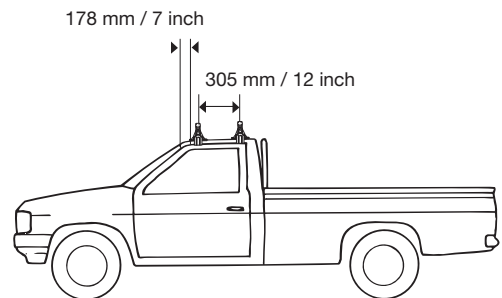

# Thule System Kit 236

**CHEVROLET Blazer 4-dr, 95–  
GMC Jimmy 4-dr, 95–**

**CHEVROLET S-series pick-up, 94–  
GMC Sonoma pick-up 4-dr, 94–**

**CHEVROLET Blazer 2-dr, 95–  
GMC Jimmy 2-dr, 95–**