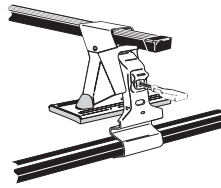

# Thule System Kit 236

**CHEVROLET Blazer 4-dr, 95–  
GMC Jimmy 4-dr, 95–**

**CHEVROLET S-series pick-up, 94–  
GMC Sonoma pick-up 4-dr, 94–**

**CHEVROLET Blazer 2-dr, 95–  
GMC Jimmy 2-dr, 95–**