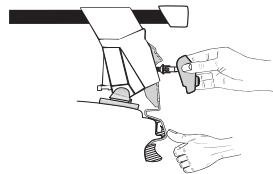

# Thule System Kit 236

**CHEVROLET Blazer 4-dr, 95–  
GMC Jimmy 4-dr, 95–**

**CHEVROLET S-series pick-up, 94–  
GMC Sonoma pick-up 4-dr, 94–**

**CHEVROLET Blazer 2-dr, 95–  
GMC Jimmy 2-dr, 95–**