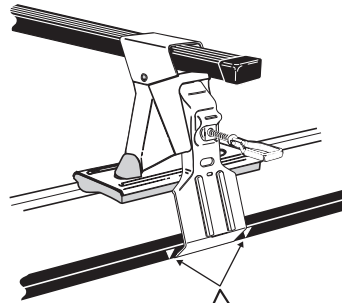

Thule System Kit 238

AUDI A8 4-dr, 94-

14

266

Front

Rear

1055 mm / 41 1/2 inch | 1030 mm / 40 5/8 inch

444•4EF/501-0238