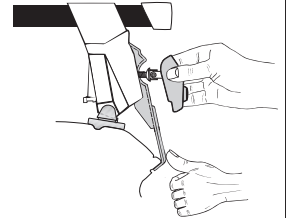

Thule System Kit 238

AUDI A8 4-dr, 94-

14

266

Front

Rear

1055 mm / 41 1/2 inch | 1030 mm / 40 5/8 inch

444•4EF/501-0238