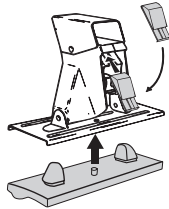

Thule System Kit 238

AUDI A8 4-dr, 94-

14

266

Front

Rear

1055 mm / 41 1/2 inch | 1030 mm / 40 5/8 inch

444•4EF/501-0238