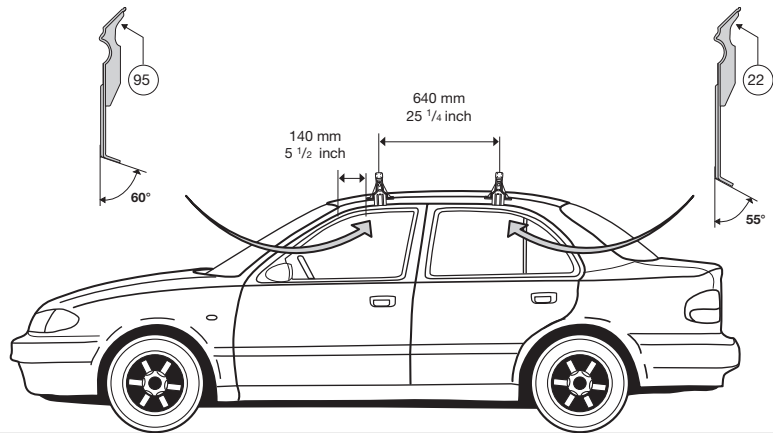

# Thule System Kit 239

**HYUNDAI Accent/Pony 4-dr, 94-  
HYUNDAI Accent/Pony 5-dr, 95-**

-  x4
-  x4
-  x2
-  x2

Front	Rear
857 mm / 33 3/4 inch	843 mm / 33 1/8 inch

**HYUNDAI Accent/Pony 3-dr, 95-**

-  x4
-  x4
-  x2
-  x2

**\* IMPORTANT!** As the distance between the load bars is short, ski boxes and surfboards should not be fitted.

Front	Rear
860 mm / 33 7/8 inch	855 mm / 33 5/8 inch