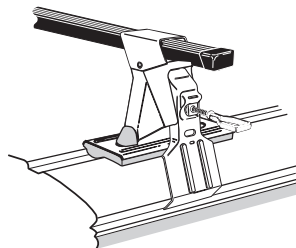

# Thule System Kit 239

**HYUNDAI Accent/Pony 4-dr, 94-  
HYUNDAI Accent/Pony 5-dr, 95-**

-  x4
-  x4
-  x2
-  x2

Front	Rear
857 mm / 33 3/4 inch	843 mm / 33 1/8 inch

**HYUNDAI Accent/Pony 3-dr, 95-**

-  x4
-  x4
-  x2
-  x2

**\* IMPORTANT!** As the distance between the load bars is short, ski boxes and surfboards should not be fitted.

Front	Rear
860 mm / 33 7/8 inch	855 mm / 33 5/8 inch