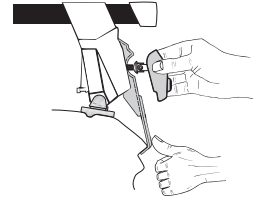

# Thule System Kit 239

**HYUNDAI Accent/Pony 4-dr, 94-  
HYUNDAI Accent/Pony 5-dr, 95-**

-  x4
-  x4
-  x2
-  x2

Front	Rear
857 mm / 33 3/4 inch	843 mm / 33 1/8 inch

**HYUNDAI Accent/Pony 3-dr, 95-**

-  x4
-  x4
-  x2
-  x2

**\* IMPORTANT!** As the distance between the load bars is short, ski boxes and surfboards should not be fitted.

Front	Rear
860 mm / 33 7/8 inch	855 mm / 33 5/8 inch