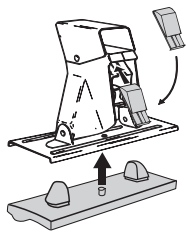

# Thule System Kit 239

**HYUNDAI Accent/Pony 4-dr, 94-  
HYUNDAI Accent/Pony 5-dr, 95-**

-  x4
-  x4
-  x2
-  x2

Front	Rear
857 mm / 33 3/4 inch	843 mm / 33 1/8 inch

**HYUNDAI Accent/Pony 3-dr, 95-**

-  x4
-  x4
-  x2
-  x2

**\* IMPORTANT!** As the distance between the load bars is short, ski boxes and surfboards should not be fitted.

Front	Rear
860 mm / 33 7/8 inch	855 mm / 33 5/8 inch