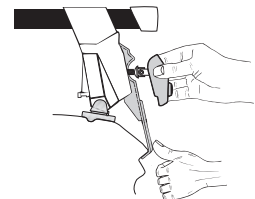

# Thule System Kit 239

**HYUNDAI Accent/Pony 4-dr, 94-  
HYUNDAI Accent/Pony 5-dr, 95-**

-  x4
-  x4
-  x2
-  x2

Front	Rear
857 mm / 33 3/4 inch	843 mm / 33 1/8 inch

**HYUNDAI Accent/Pony 3-dr, 95-**

-  x4
-  x4
-  x2
-  x2

**\* IMPORTANT!** As the distance between the load bars is short, ski boxes and surfboards should not be fitted.

Front	Rear
860 mm / 33 7/8 inch	855 mm / 33 5/8 inch