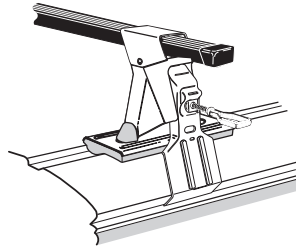

# Thule System Kit 239

**HYUNDAI Accent/Pony 4-dr, 94-  
HYUNDAI Accent/Pony 5-dr, 95-**

-  x4
-  x4
-  x2
-  x2

Front	Rear
857 mm / 33 3/4 inch	843 mm / 33 1/8 inch

**HYUNDAI Accent/Pony 3-dr, 95-**

-  x4
-  x4
-  x2
-  x2

**\* IMPORTANT!** As the distance between the load bars is short, ski boxes and surfboards should not be fitted.

Front	Rear
860 mm / 33 7/8 inch	855 mm / 33 5/8 inch