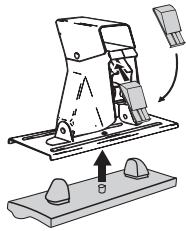

# Thule System Kit 239

**HYUNDAI Accent/Pony 4-dr, 94-  
HYUNDAI Accent/Pony 5-dr, 95-**

-  x4
-  x4
-  x2
-  x2

Front	Rear
857 mm / 33 3/4 inch	843 mm / 33 1/8 inch

**HYUNDAI Accent/Pony 3-dr, 95-**

-  x4
-  x4
-  x2
-  x2

**\* IMPORTANT!** As the distance between the load bars is short, ski boxes and surfboards should not be fitted.

Front	Rear
860 mm / 33 7/8 inch	855 mm / 33 5/8 inch